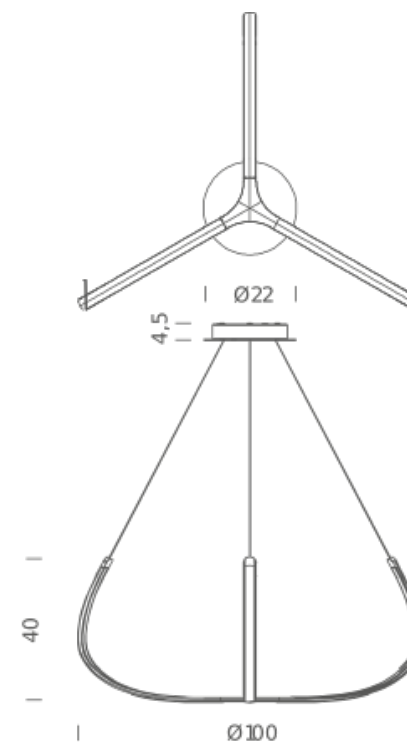

REMOTE CONTROL LED

LAMPING

Source	linear LED
Total power	37,5W
Emission	uplight, diffused
Switching	dimnable, 1-10V, remote
Tension	110/240V
Color temperature	3000K
Luminous flux	2130lm (source luminous flux)
Typ cri	83
Energy class	A+
Dimensions	40x100x100
Materials	aluminium + PC
Notes	cable length max 2,5m
Net lamp weight	3 kg

Codes

ALY LWW 52
ALY LNN 52

Structure

white
black

PACKAGE

Package 01 Dimension: 16x64x47 cm / Gross weight: 4,5 kg

Certificazioni