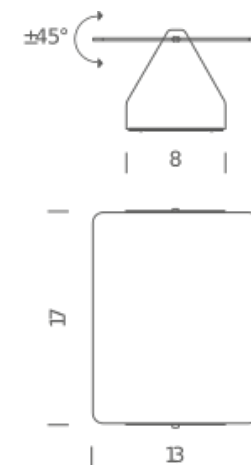

LED

LAMPING

Source	LED board
Total power	10W
Emission	indirect orientable
Tension	110/230V
Color temperature	3000K
Luminous flux	235lm (source luminous flux)
Typ cri	85
Energy class	A+
Dimensions	17x13x8
Materials	aluminium
Notes	orientable
Net lamp weight	0,8 kg

Codes

AVP LWD 31	white/aluminium
AVP LWN 31	white/black
AVP LWR 31	white/red
AVP LWG 31	white/yellow
AVP LWB 31	white/blue
AVP LWH 31	white/inox
AVP LWW31	white/white

PACKAGE

Package 01	Dimension: 15x24x10 cm / Gross weight: 0,9 kg

Certificazioni