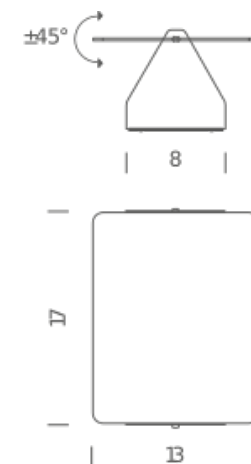

R7S HALO

LAMPING

Source	R7s (75mm)
Total power	80W
Emission	indirect orientable
Switching	dimnable
Tension	230V
Dimensions	17x13x8
Materials	aluminium
Notes	orientable
Net lamp weight	0,8 kg

Codes

AVP HWD 31
AVP HWN 31
AVP HWH 31

Structure/Diffuser

white/aluminium
white/black
white/inox

PACKAGE

Package 01 Dimension: 15x24x10 cm / Gross weight: 0,9 kg

Certificazioni

LED

LAMPING

Source	LED board
Total power	10W
Emission	indirect orientable
Tension	110/230V
Color temperature	3000K
Luminous flux	235lm (source luminous flux)
Typ cri	85
Energy class	A+
Dimensions	17x13x8
Materials	aluminium
Notes	orientable
Net lamp weight	0,8 kg

Codes

AVP LWD 31	white/aluminium
AVP LWN 31	white/black
AVP LWR 31	white/red
AVP LWG 31	white/yellow
AVP LWB 31	white/blue
AVP LWH 31	white/inox
AVP LWW31	white/white

PACKAGE

Package 01	Dimension: 15x24x10 cm / Gross weight: 0,9 kg
------------	---

Codes

AVP EWN 31
AVP EWD 31
AVP EWR 31
AVP EWG 31
AVP EWB 31
AVP EWH 31

Structure/Diffuser

white/black anodized
white/natural anodized
white/red
white/yellow
white/blue
white/stainless steel

PACKAGE

Package 01 Dimension: 15x24x10 cm