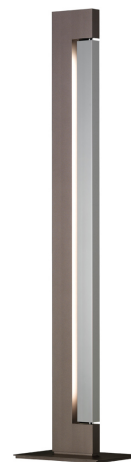

ARA FLOOR

Ilaria Marelli

Family of floor and wall lamps, with fluorescent, LED and halogen sources depending on the version.

It is composed by two elements in extruded aluminium: depending on versions, structure is painted in white, anthracite, champagne and moka, while the rotating illuminated structure can be glossy anodized or painted matt white or anthracite.

The LED or halogen uplight source is integrated in the upper part of the structure and it creates a widespread light, while a fluorescent or LED source is integrated in the main structure for a widespread and adjustable light.

The power supply is integrated for both versions while the dimmer is on the cable in the LED + LED version and integrated in the DTW version.

LED

LAMPING

Source	LED board + linear LED
Total power	23+40W
Emission	up and side vertical emission, indirect
Switching	double, dimmable (DALI on request)
Tension	230V
Color temperature	2700K/3000K
Luminous flux	2185lm+4350lm (source luminous flux)
Typ cri	85
Energy class	A+
Materials	aluminium + PMMA
Notes	orientable diffuser, up and side emission, anthracite RAL7016, champagne RAL9007

Codes

ARA TWW 2B	white/white
ARA TWL 2B	white/polished
ARA TXL 2B	anthracite/polished
ARA TDL 2B	champagne/polished
ARA TXX 2B	anthracite/anthracite
ARA TML 2B	moka/polished

PACKAGE

Package 01	Dimension: 51x39x12 cm / Gross weight: 13 kg
Package 02	Dimension: 31x16x183 cm / Gross weight: 9 kg