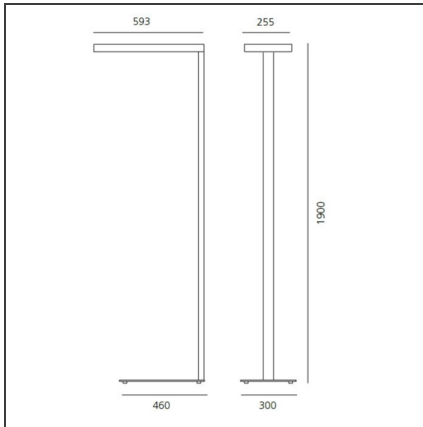

TECHNISCHE ZEICHNUNGEN

FUNKTIONEN

Artikelnummer:	M036411	Material:	Aluminium und Stahl
Farbe:	Mokka	Serie:	Indoor
Installation:	Stehleuchte	Einsatzbereich:	Büros
Anwendungsbereich:	Innenbeleuchtung	Lichtverteilung:	direkt/indirekt

DIMENSION

Länge:	cm 59,3
Breite:	cm 25,5
Höhe:	cm 190
Gewicht:	kg 14

INKLUSIVE LEUCHTMITTEL

Kategorie:	LED	Farbtemperatur(K):	3000K
Anzahl:	1	Color Tolerance:	MacAdam 4SDCM
Watt:	38W	CRI:	>80
Lichtstrom (lm):	4070lm	Efficacy:	107lm/W
Typ:	0	Service Life:	L70(6K)>36000h
Class:	A		
Kategorie:	LED	Farbtemperatur(K):	3000K
Anzahl:	1	Color Tolerance:	MacAdam 3SDCM
Watt:	43W	CRI:	>80
Lichtstrom (lm):	3915lm	Efficacy:	91lm/W
Typ:	0	Service Life:	L70(6K)>3600h
Class:	A		

LUMINAIRE

Power Supply:	Elektronisch Dimmbar Integriert	Lichtstrom (lm):	6664lm
Watt:	95.0W	CCT:	3000K
Spannung (V):	220V-240V	Efficiency:	100%
		Efficacy:	70.15lm/W
		CRI:	80