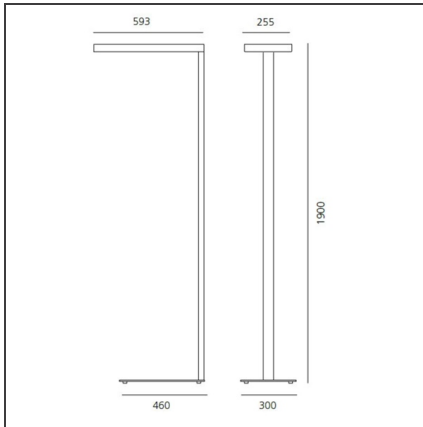

TECHNISCHE ZEICHNUNGEN

FUNKTIONEN

Artikelnummer:	M036421	Material:	Aluminium und Stahl
Farbe:	Weiss	Serie:	Indoor
Installation:	Stehleuchte	Einsatzbereich:	Büros
Anwendungsbereich:	Innenbeleuchtung	Lichtverteilung:	direkt/indirekt

DIMENSION

Länge:	cm 59,3
Breite:	cm 25,5
Höhe:	cm 190
Gewicht:	kg 14

INKLUSIVE LEUCHTMITTEL

Kategorie:	LED	Farbtemperatur(K):	3000K
Anzahl:	1	Color Tolerance:	MacAdam 4SDCM
Watt:	38W	CRI:	>80
Lichtstrom (lm):	4070lm	Efficacy:	107lm/W
Typ:	0	Service Life:	L70(6K)>36000h
Class:	A		
Kategorie:	LED	Farbtemperatur(K):	3000K
Anzahl:	1	Color Tolerance:	MacAdam 3SDCM
Watt:	43W	CRI:	>80
Lichtstrom (lm):	3915lm	Efficacy:	91lm/W
Typ:	0	Service Life:	L70(6K)>3600h
Class:	A		

LUMINAIRE

Power Supply:	Elektronisch Dimmbar Integriert	Lichtstrom (lm):	6664lm
Watt:	95.0W	CCT:	3000K
Spannung (V):	220V-240V	Efficiency:	100%
		Efficacy:	70.15lm/W
		CRI:	80