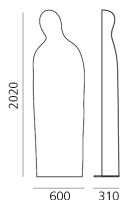

### Dulcinea

White

 IP20

Watt	Color	Code	Produktname
2x80W + 36W		DMP9910A10	Dulcinea

Designer

---