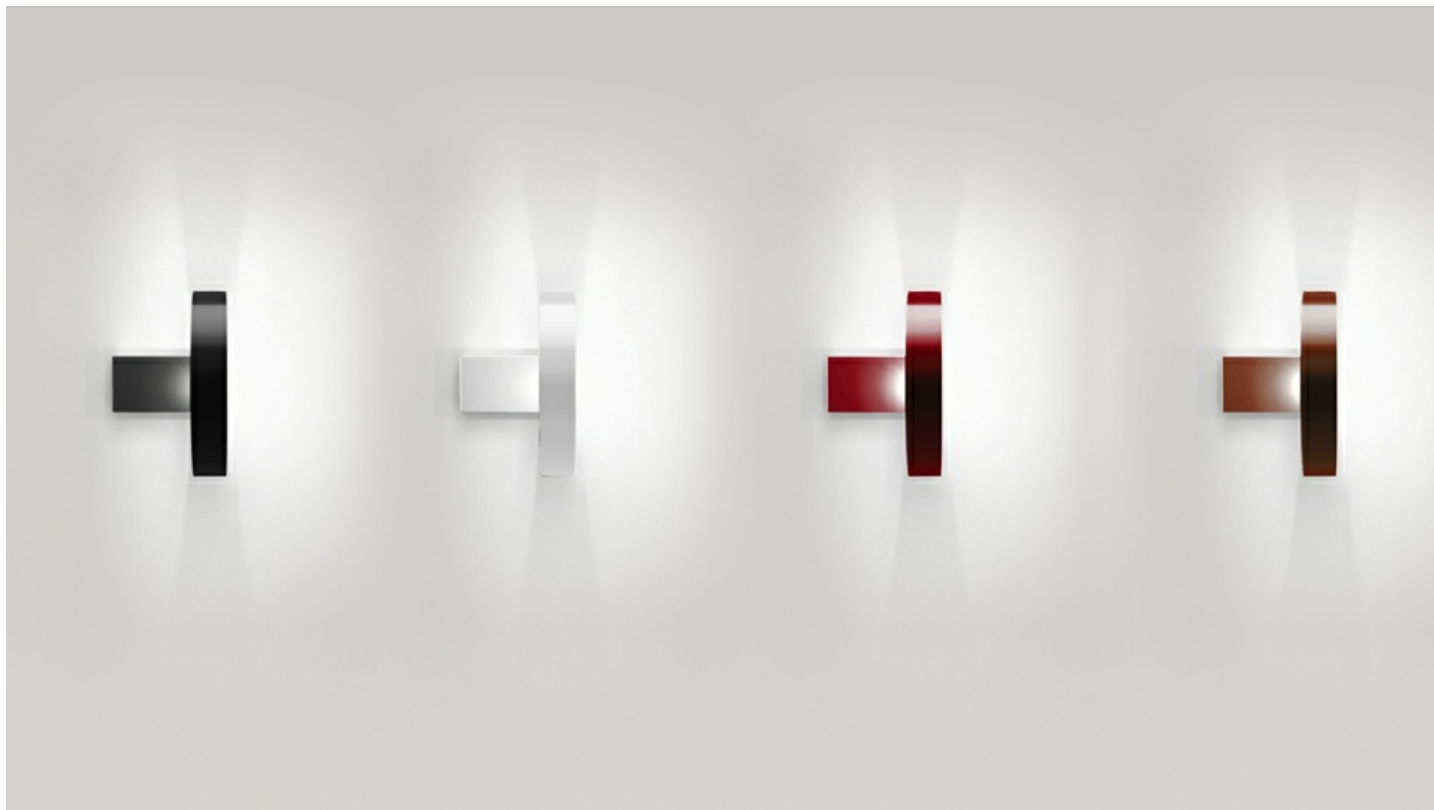

Eclittica 20

Eclittica is an avant-garde lighting systems product line, whose look is striking yet subtle. It is based on advanced LED technology that guarantees performance stability, controlled light and new perceptual qualities. The intrinsic features of this product are dictated by production optimization and optical choices. They become distinctive aesthetics traits, revealing the innovative technological quality applied, the careful attention given to detail, and the thoroughness of the project.

Black ● Gold Aluminium ● Red ● White ○

LED Aussetzung

Watt	Lichtstrom (lm)	CCT	Color	Code	Produktname
13,5W	1205lm	3000K	●	DD0089C09	Eclittica 20 Suspension - Black
			●	DD0089C01	Eclittica 20 Suspension - Gold aluminium
			●	DD0089C16	Eclittica 20 Suspension - Red
			○	DD0089C10	Eclittica 20 Suspension - White

⚡ IP20

Watt	Lichtstrom (lm)	CCT	Color	Code	Produktname
10W	880lm	3000K	●	DD0089D09	Eclittica 20 Table - Black
			●	DD0089D01	Eclittica 20 Table - Gold aluminium
			●	DD0089D16	Eclittica 20 Table - Red
			○	DD0089D10	Eclittica 20 Table - White

Watt	Länge	Lichtstrom (lm)	CCT	Color	Code	Produktname
13,5W	20 cm	1205lm	3000K	●	DD0089B09	Eclittica 20 Wall/ceiling - Black
				●	DD0089B01	Eclittica 20 Wall/ceiling - Gold aluminium
				●	DD0089B16	Eclittica 20 Wall/ceiling - Red
				○	DD0089B10	Eclittica 20 Wall/ceiling - White