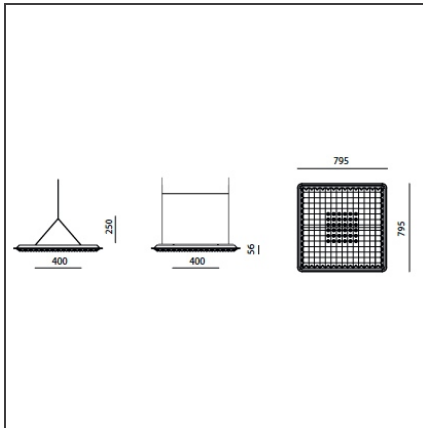

TECHNISCHE ZEICHNUNGEN

FUNKTIONEN

Artikelnummer:	M3103W51	Serie:	Indoor
Farbe:	grün		
Installation:	Pendelleuchte		

DIMENSION

Länge:	cm 79.5
Breite:	cm 79.5
Höhe:	cm 25
Gewicht:	kg 9.7

INKLUSIVE LEUCHTMITTEL

Kategorie:	LED	Farbtemperatur(K):	3000K
Anzahl:	1	Color Tolerance:	MacAdam 4SDCM
Watt:	32W	CRI:	=80(min.)
Lichtstrom (lm):	4238lm	Efficacy:	131lm/W
Typ:	0	Service Life:	L70(6K)>50000h
Class:	A		

LUMINAIRE

Watt:	39W	Lichtstrom (lm):	3328lm
		CCT:	3000K
		Efficiency:	74%
		Efficacy:	85.33lm/W
		CRI:	80