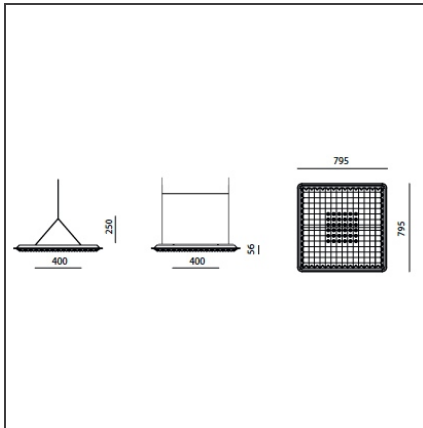

TECHNISCHE ZEICHNUNGEN

FUNKTIONEN

Artikelnummer:	M3103N91	Serie:	Indoor
Farbe:	grau		
Installation:	Pendelleuchte		

DIMENSION

Länge:	cm 79.5
Breite:	cm 79.5
Höhe:	cm 25
Gewicht:	kg 9.7

INKLUSIVE LEUCHTMITTEL

Kategorie:	LED	Farbtemperatur(K):	4000K
Anzahl:	1	Color Tolerance:	MacAdam 4SDCM
Watt:	36W	CRI:	=80(min.)
Lichtstrom (lm):	4470lm	Efficacy:	131lm/W
Typ:	0	Service Life:	L70(6K)>50000h
Class:	A		

LUMINAIRE

Watt:	39W	Lichtstrom (lm):	3430lm
		CCT:	4000K
		Efficiency:	74%
		Efficacy:	87.96lm/W
		CRI:	80