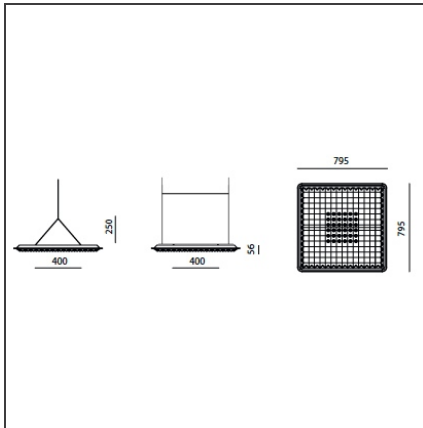

TECHNISCHE ZEICHNUNGEN

FUNKTIONEN

Artikelnummer:	M3103N21	Serie:	Indoor
Farbe:	Weiss		
Installation:	Pendelleuchte		

DIMENSION

Länge:	cm 79.5
Breite:	cm 79.5
Höhe:	cm 25
Gewicht:	kg 9.7

INKLUSIVE LEUCHTMITTEL

Kategorie:	LED	Farbtemperatur(K):	4000K
Anzahl:	1	Color Tolerance:	MacAdam 4SDCM
Watt:	36W	CRI:	=80(min.)
Lichtstrom (lm):	4470lm	Efficacy:	131lm/W
Typ:	0	Service Life:	L70(6K)>50000h
Class:	A		

LUMINAIRE

Watt:	39W	Lichtstrom (lm):	3430lm
		CCT:	4000K
		Efficiency:	74%
		Efficacy:	87.96lm/W
		CRI:	80