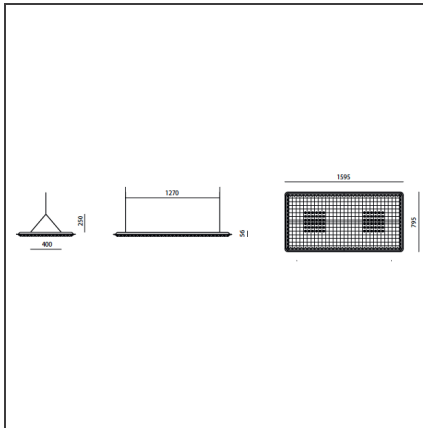

TECHNISCHE ZEICHNUNGEN

FUNKTIONEN

Artikelnummer:	M3100N21	Serie:	Indoor
Farbe:	Weiss		
Installation:	Pendelleuchte		

DIMENSION

Länge:	cm 159.5
Breite:	cm 79.5
Höhe:	cm 25
Gewicht:	kg 16.6

INKLUSIVE LEUCHTMITTEL

Kategorie:	LED	Farbtemperatur(K):	4000K
Anzahl:	1	Color Tolerance:	MacAdam 4SDCM
Watt:	16W	CRI:	=80(min.)
Lichtstrom (lm):	2276lm	Efficacy:	141lm/W
Typ:	0	Service Life:	L70(6K)>50000h
Class:	A		

LUMINAIRE

Watt:	31W	Lichtstrom (lm):	2626lm
		CCT:	4000K
		Efficiency:	71%
		Efficacy:	84.71lm/W
		CRI:	80