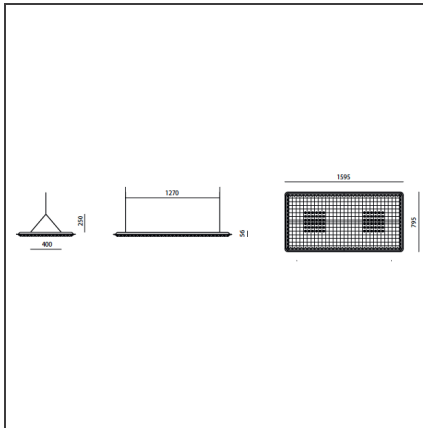

TECHNISCHE ZEICHNUNGEN

FUNKTIONEN

Artikelnummer:	M3100W51	Serie:	Indoor
Farbe:	grün		
Installation:	Pendelleuchte		

DIMENSION

Länge:	cm 159.5
Breite:	cm 79.5
Höhe:	cm 25
Gewicht:	kg 16.6

INKLUSIVE LEUCHTMITTEL

Kategorie:	LED	Farbtemperatur(K):	3000K
Anzahl:	1	Color Tolerance:	MacAdam 4SDCM
Watt:	16W	CRI:	=80(min.)
Lichtstrom (lm):	2108lm	Efficacy:	131lm/W
Typ:	0	Service Life:	L70(6K)>50000h
Class:	A		

LUMINAIRE

Watt:	31W	Lichtstrom (lm):	2626lm
		CCT:	3000K
		Efficiency:	71%
		Efficacy:	84.71lm/W
		CRI:	80