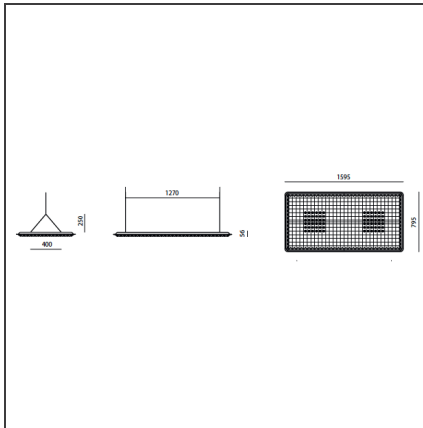

TECHNISCHE ZEICHNUNGEN

FUNKTIONEN

Artikelnummer:	M3100N91	Serie:	Indoor
Farbe:	grau		
Installation:	Pendelleuchte		

DIMENSION

Länge:	cm 159.5
Breite:	cm 79.5
Höhe:	cm 25
Gewicht:	kg 16.6

INKLUSIVE LEUCHTMITTEL

Kategorie:	LED	Farbtemperatur(K):	4000K
Anzahl:	1	Color Tolerance:	MacAdam 4SDCM
Watt:	16W	CRI:	=80(min.)
Lichtstrom (lm):	2276lm	Efficacy:	141lm/W
Typ:	0	Service Life:	L70(6K)>50000h
Class:	A		

LUMINAIRE

Watt:	31W	Lichtstrom (lm):	2626lm
		CCT:	4000K
		Efficiency:	71%
		Efficacy:	84.71lm/W
		CRI:	80