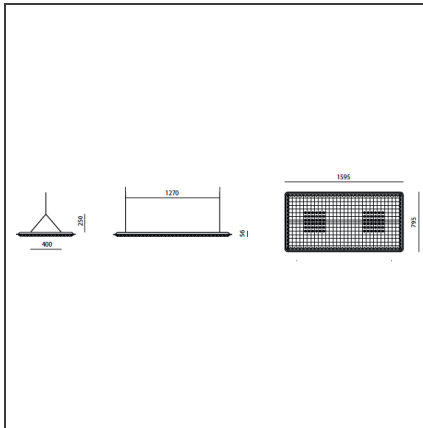

TECHNISCHE ZEICHNUNGEN

FUNKTIONEN

Artikelnummer:	M3100W91	Serie:	Indoor
Farbe:	grau		
Installation:	Pendelleuchte		

DIMENSION

Länge:	cm 159.5
Breite:	cm 79.5
Höhe:	cm 25
Gewicht:	kg 16.6

INKLUSIVE LEUCHTMITTEL

Kategorie:	LED	Farbtemperatur(K):	3000K
Anzahl:	1	Color Tolerance:	MacAdam 4SDCM
Watt:	16W	CRI:	=80(min.)
Lichtstrom (lm):	2108lm	Efficacy:	131lm/W
Typ:	0	Service Life:	L70(6K)>50000h
Class:	A		

LUMINAIRE

Watt:	31W	Lichtstrom (lm):	2626lm
		CCT:	3000K
		Efficiency:	71%
		Efficacy:	84.71lm/W
		CRI:	80