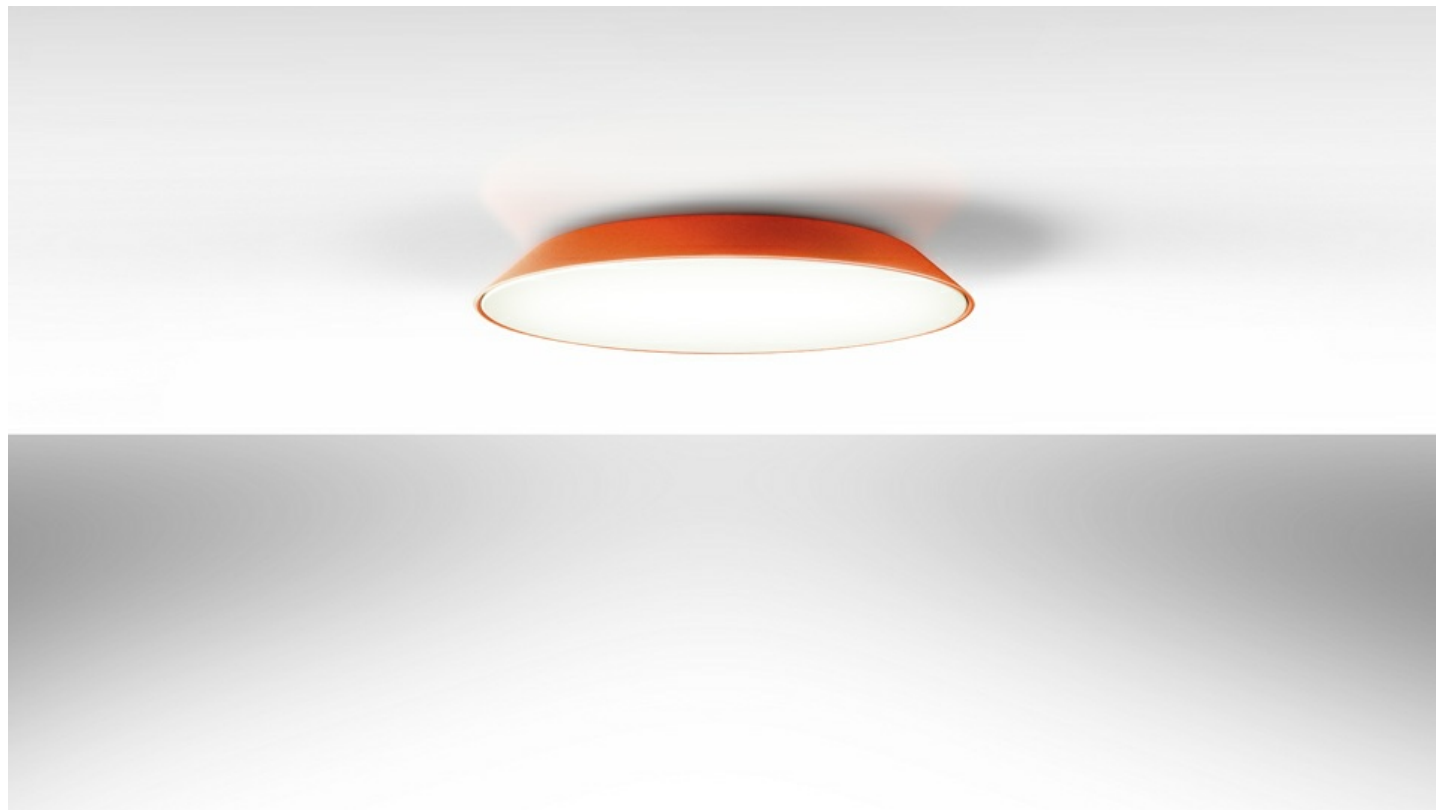

### Febe

In Febe, everything is reduced to a minimum and built around the optical engine that, with maximum yield in minimum thickness, ensures excellent performance to illuminate an entire room. Febe has an elementary shape, yet a rich performance, it focuses on light emission and its formal simplicity makes it almost invisible in space. A uniform light disk protrudes from the surface of the ceiling/wall, the colour frame moves back inwardly and can only be seen from the side. Designed for home environments, its essential shape makes it fit for all spaces.

Dove Grey

Orange

Turquoise

LED

CE    750° IP40

Watt	Lichtstrom (lm)	CCT	Color	Code	Produktname
30W	2182lm	2700K		0241W20A	Febe Led 2700K - Dove grey
				0241W10A	Febe Led 2700K - Orange
				0241W30A	Febe Led 2700K - Turquoise
2260lm	3000K		0241320A	Febe Led 3000K - Dove grey	
			0241310A	Febe Led 3000K - Orange	
			0241330A	Febe Led 3000K - Turquoise	