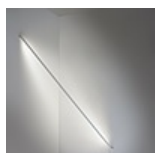

Flashit

“Luminous lines drawn in space, creating new forms and patterns in the room. Its sequential and/or modular use allows to achieve a variety of aesthetic options related to wall/ceiling and wall/floor installations. A straight line is one of the multiple options of this series, which includes several segments of different sizes and not necessarily running in the same direction. The strip-led is installed inside a tube, preferably made of a fine material such as wood or chromed metal, copper, bronze, or a lacquered white/’ad-hoc’ color. The material would add a subtle decorating function to this mainly architectural light fitting.” Massimo Tassone

Weiß
○

LED Wand

IP20

Watt	Länge	Lichtstrom (lm)	CCT	Color	Code	Produktname
31W	150 cm	2212lm	3000K	○	1630010A	Flashit

Flashit LED	LED	luminaire
Power	26W	31W
Flux	3117lm	2212lm
CCT	3000K	3000K
CRI	80 typ	
Color Tolerance		
Service Life		
Efficiency		71%
Efficacy	71lm/W	71lm/W