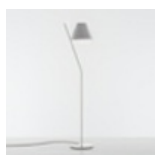

La Petite Floor

An archetypal lampshade balanced on a tilted stem. Simple elements, exquisitely combined into an amazing geometric composition, recall basic forms matched with different materials for technological reasons. Despite its plain and simple look, this lamp clearly conveys the skills of Artemide. The lampshade is a lightweight plastic volume closed by two diffusers that produce a pleasant soft direct and indirect light. The joint connects the lampshade with the aluminium stem on a minimal support. These simple elements are combined into a plain and elegant object, where the tilted stem is counterbalanced by the lampshade's volume. "La Petite walks on a wire, balancing between full and empty. There is no symmetry in its design, but there is order. A subtle harmony of elements disassembled, in equilibrium at the boundary between light and dark." Quaglio Simonelli

Schwarz ● Weiß ○

Terra

Watt	Lichtstrom (lm)	CCT	Color	Code	Produktname
12W	676lm	2700K	●	1753030A	La Petite Floor - Schwarz
			○	1753020A	La Petite Floor - Weiß

Designer

› Quaglio Simonelli