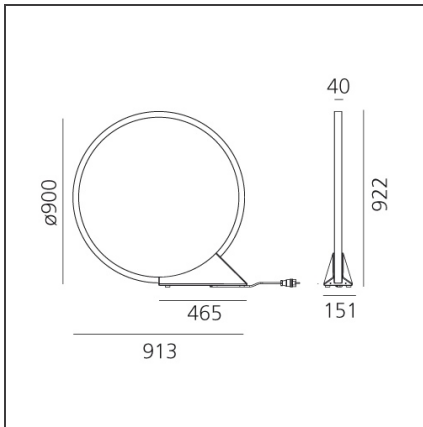

FUNKTIONEN

Artikelnummer:	T073030	Material:	<p>Aluminium, silicone</p>
Farbe:	Black	Serie:	Design
Installation:	Stehleuchte		
Anwendungsbereich:	Innenbeleuchtung		

DIMENSION

Länge:	cm 91.3
Höhe:	cm 92.2
Länge Fuß:	cm 46.5
Breite Fuß:	cm 15.1

Anmerkungen

Plug IP44

"O" Floor - Indoor - App Compatible

IP67 

DESIGN

Elemental

BESCHREIBUNG

"O" is an essential element that, when switched on, frames nature and suggests perspectives, an unobtrusive object in space that does not alter environmental balances. Its controlled and comfortable light emission can be adjusted with sensors and with the Artemide App to ensure focused operation, thus preventing waste and respecting the circadian cycles of all animal and plant species. Introduced in 2018 in the ground and suspended outdoor versions, it is a perfect lighting appliance also for indoor use thanks to a cabled option that allows easy relocation. In this case too, the IP protection grade is anyway fit for outdoor use. Its lightness is not just formal: its thin aluminium profile is an element on its own, which can be moved wherever necessary, allows multiple uses, and creates a pleasant ambiance anywhere with its soft, non-glaring light. "O" is developed in the original 90-cm diameter version, as well as in a smaller, 45-cm version featuring all the characteristics of the original one. All the versions come with both a white and a black finish to match all possible spaces. "O" is thus a comprehensive family of elements creating dynamic lightscapes.

TECHNISCHE ZEICHNUNGEN

FUNKTIONEN

Artikelnummer:	T073030APP	Material:	<p>Aluminium, silicone</p>
Farbe:	Black	Serie:	Design
Installation:	Stehleuchte		
Anwendungsbereich:	Innenbeleuchtung		

DIMENSION

Länge:	cm 91.3
Höhe:	cm 92.2
Länge Fuß:	cm 46.5
Breite Fuß:	cm 15.1