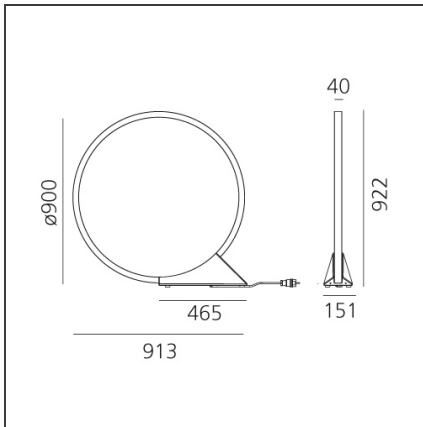

"O" Floor - Indoor

IP67 

TECHNISCHE ZEICHNUNGEN

DESIGN

Elemental

BESCHREIBUNG

"O" is an essential element that, when switched on, frames nature and suggests perspectives, an unobtrusive object in space that does not alter environmental balances. Its controlled and comfortable light emission can be adjusted with sensors and with the Artemide App to ensure focused operation, thus preventing waste and respecting the circadian cycles of all animal and plant species. Introduced in 2018 in the ground and suspended outdoor versions, it is a perfect lighting appliance also for indoor use thanks to a cabled option that allows easy relocation. In this case too, the IP protection grade is anyway fit for outdoor use. Its lightness is not just formal: its thin aluminium profile is an element on its own, which can be moved wherever necessary, allows multiple uses, and creates a pleasant ambiance anywhere with its soft, non-glaring light. "O" is developed in the original 90-cm diameter version, as well as in a smaller, 45-cm version featuring all the characteristics of the original one. All the versions come with both a white and a black nish to match all possible spaces. "O" is thus a comprehensive family of elements creating dynamic lightscapes.

FUNKTIONEN

Artikelnummer:	T073030	Material:	<p>Aluminium, silicone</p>
Farbe:	Black	Serie:	Design
Installation:	Stehleuchte		
Anwendungsbereich:	Innenbeleuchtung		

DIMENSION

Länge:	cm 91.3
Höhe:	cm 92.2
Länge Fuß:	cm 46.5
Breite Fuß:	cm 15.1

TECHNISCHE ZEICHNUNGEN

FUNKTIONEN

Artikelnummer:	T073030APP	Material:	<p>Aluminium, silicone</p>
Farbe:	Black	Serie:	Design
Installation:	Stehleuchte		
Anwendungsbereich:	Innenbeleuchtung		

DIMENSION

Länge:	cm 91.3
Höhe:	cm 92.2
Länge Fuß:	cm 46.5
Breite Fuß:	cm 15.1