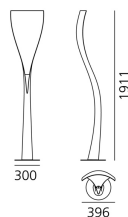

Solium

Weiß

LED Terra

⊕ 650°C° IP20

Watt	Lichtstrom (lm)	CCT	Color	Code	Produktname
37W	945lm	3000K	○	1639010A	Solium

Solium LED	LED	luminaire
Power	37W	37W
Flux	4230lm	945lm
CCT	3000K	3000K
CRI	90	
Color Tolerance	MacAdam 2SDCM	
Service Life		
Efficiency		
Efficacy		