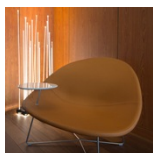

Projekte

› Escritório
CifraSafira