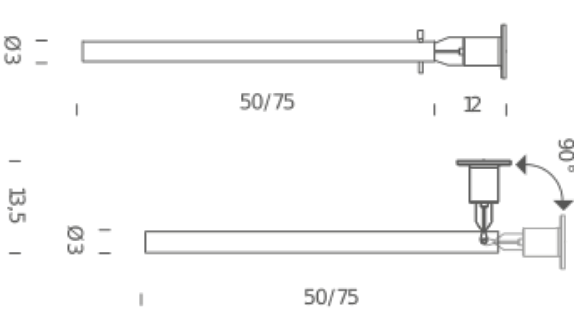

LED

LAMPING

Source	LED board
Total power	6,2W
Emission	Downlight
Tension	110/240V
Color temperature	3000K
Luminous flux	360lm
Typ cri	85
Energy class	A+
Materials	Metal
Notes	semi recessed lamp, recessed hole: Ømin/4/max 6 cm, 25° orientable, canopy accessory for standard mounting
Net lamp weight	0,5 kg

NEMO

www.nemolighting.com

Canna Nuda Wall-Ceiling - 1 / 3

L50 LED/HALO

LAMPING

Source	G9
Total power	75W
Emission	diffused
Switching	dimmable, according to bulb
Tension	110/230V
Materials	Metal - Glass
Notes	LED version with kit G9 LED NEMO
Net lamp weight	1 kg

Codes

CAN HSW 41
CAN HGW 41

PACKAGE

Package 01

Dimension: 22x22x80 cm / Gross weight: 1,5 kg

Structure/Diffuser

satın nikel/sanded glass
burnished gold/sanded glass

Certificazioni

Codes

CAN HSW 42
CAN HGW 42

Structure/Diffuser
satin nickel/sanded glass
burnished gold/sanded glass

PACKAGE

Package 01

Dimension: 22x22x80 cm / Gross weight: 1,5 kg

Certificazioni

NEMO