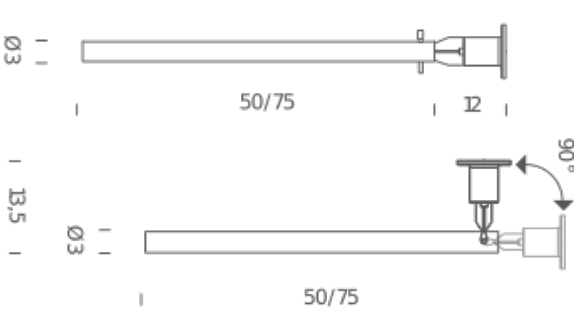

Codes

CAN HSW 41
CAN HGW 41

PACKAGE

Package 01

Dimension: 22x22x80 cm / Gross weight: 1,5 kg

Structure/Diffuser

satın nikel/sanded glass
burnished gold/sanded glass

Certificazioni

Codes

CAN HSW 42
CAN HGW 42

Structure/Diffuser
satin nickel/sanded glass
burnished gold/sanded glass

PACKAGE

Package 01

Dimension: 22x22x80 cm / Gross weight: 1,5 kg

Certificazioni

NEMO