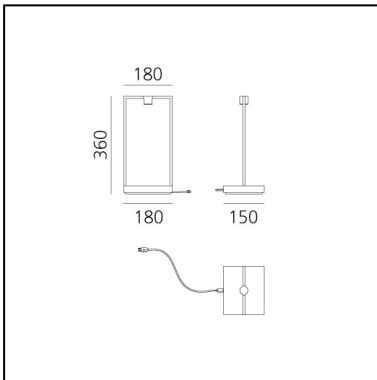

Artemide[®]

Curiosity Akku

↪ Datenblätter

Curiosity 36 - Focus - Black/Brown

Davide Oppizzi

IP20  

LUMINAIRE

- Watt: **1,7W**
- Lichtstrom (lm): **148lm**
- CCT: **3000K**
- Efficiency: **68%**
- Efficacy: **147.59lm/W**
- CRI: **90**
- Dimmer Typology: **Push button Dimmer**