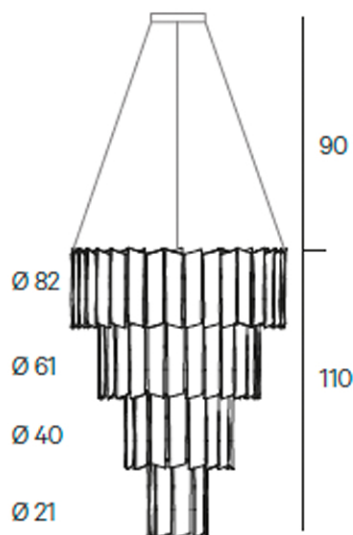

HENGE

BK Chandelier

Certified Product
Prodotto certificato

Dimmable pendant led lamp (energy efficiency index A), energy saving with warm light, in several compositions made up of burnished finish Brass rings or H-Silver®, pure 99.9% silver on Brass, burnished by hand using traditional techniques, which is a result of an exclusive HENGE recipe. Available in different sizes. Transformers inserted in the ceiling rosette, rings powered with low voltage through suspension wires. Only for indoor use.

2 ring composition

1 x Ø 40 cm ring with led; - 3000K
2 x Ø 21 cm ring with led; - 3000K
Total 15W - Minimum overall height 115 cm

3 ring composition

1 x Ø 61 cm ring with led; - 3000K
2 x Ø 40 cm ring with led; - 3000K
3 x Ø 21 cm ring with led; - 3000K
Total 29W - Minimum overall height 140 cm

4 ring composition

1 x Ø 82 cm ring with led; - 3000K
2 x Ø 61 cm ring with led; - 3000K
3 x Ø 40 cm ring with led; - 3000K
4 x Ø 21 cm ring with led; - 3000K
Total 49W - Minimum overall height 200 cm

BK Chandelier Maxi (4 ring . anelli)