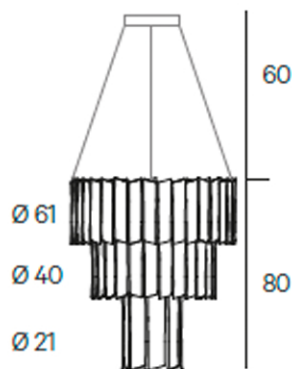

BK Chandelier Medium (3 ring . anelli)