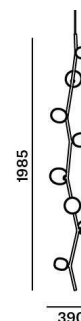

Tech. description

The main body of the light comprises a dural frame and glass shades fitted with G4 sockets. The frame is connected to the power cable by means of an integrated Brokis connector. The power cable is hung from the ceiling canopy, which also houses the electronics.

Colours options: https://brokis.sharepoint.com/:b:/s/brokis_sp/EeX8GltlgJpHr4tB6wIJhiMBoRxF-s44cDula8ksH4PTFw

CONSTRUCTION SPECIFICATION

| | |
|-------------------------------|--------------|
| Weight: | 4.9 kg |
| Construction material: | glass, metal |
| Cord length [mm]: | 2,000 mm |
| Mounting: | Ceiling |
| Environment: | Indoor |

DIMENSIONS [mm]

ELECTRICAL SPECIFICATION

| | |
|---------------------------|-----------------------------------|
| Input voltage [V]: | 100 - 240 V |
| Frequency [Hz]: | 50-60 Hz |
| Max. power [W]: | 8 x 2 W LED |
| Coverage IP: | 20 |
| Socket: | G4, 12V |
| Light source: | - |
| Energy class: | A+ to B depending on light source |

CERTIFICATIONS

CM6200

| | |
|------------------------------|--------------|
| Socket | G4 |
| Type | LED |
| Lamp wattage [W] | 1.2 W |
| Input voltage [V] | 12 VDC |
| Energy class | A+ |
| Flux [lm] | 91 lm |
| Light colour [K] | 2700 K |
| CRI | 90+ |
| Lifespan [h] | 20000h |
| Dimmable | yes |
| Dimensions h x w [mm] | 10 x 28,4 mm |