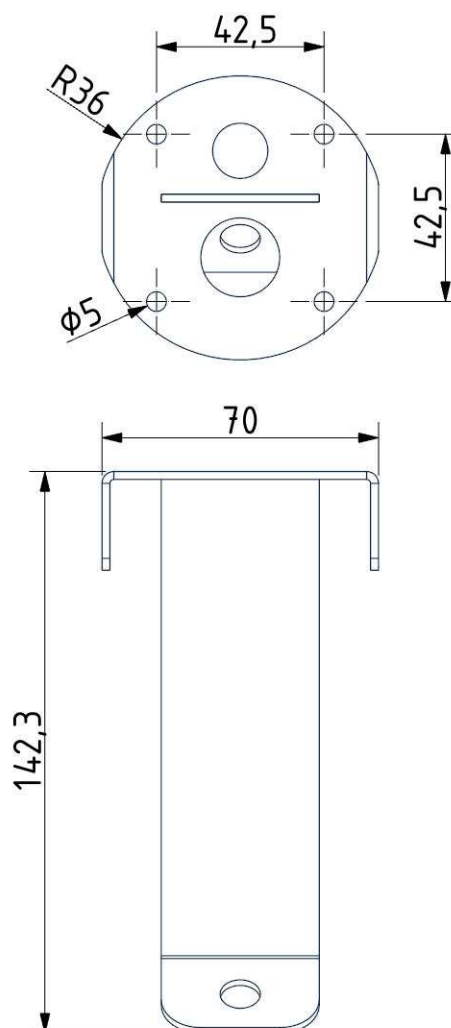

Tech. description

The main body of the light comprises a dural frame and glass shades fitted with G4 sockets. The frame is connected to the power cable by means of an integrated Brokis connector. The power cable is hung from the ceiling canopy, which also houses the electronics.

DIMENSIONS [mm]

ELECTRICAL SPECIFICATION

| | |
|---------------------------|-----------------------------------|
| Input voltage [V]: | 100 - 240 V |
| Frequency [Hz]: | 50-60 Hz |
| Max. power [W]: | 8 x 2 W LED |
| Coverage IP: | 20 |
| Socket: | G4, 12V |
| Light source: | - |
| Energy class: | A+ to B depending on light source |

DATASHEET

RECOMENDED CANOPY

Download

CEILING CANOPY

Dimensions O x w [mm] 80 x 150 mm
Weight [kg] 0.85 kg
Material metal

Drawing

Canopy bracket

DATASHEET

RECOMENDED CANOPY

Download

CEILING CANOPY

| | |
|-----------------------|----------------|
| Dimensions O x w [mm] | 101,5 x 220 mm |
| Weight [kg] | 1.6 kg |
| Material | metal |

Drawing

Canopy bracket