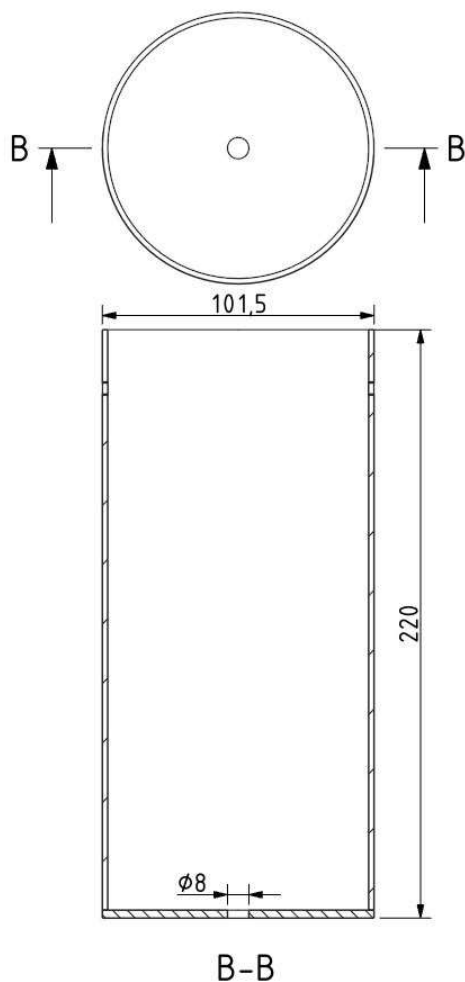

Tech. description

The main body of the light comprises a dural frame and glass shades fitted with G4 sockets. The frame is connected to the power cable by means of an integrated Brokis connector. The power cable is hung from the ceiling canopy, which also houses the electronics.

DIMENSIONS [mm]

ELECTRICAL SPECIFICATION

| | |
|---------------------------|-----------------------------------|
| Input voltage [V]: | 100 - 240 V |
| Frequency [Hz]: | 50-60 Hz |
| Max. power [W]: | 8 x 2 W LED |
| Coverage IP: | 20 |
| Socket: | G4, 12V |
| Light source: | - |
| Energy class: | A+ to B depending on light source |

DATASHEET

RECOMENDED CANOPY

Download

CEILING CANOPY

Dimensions O x w [mm] 80 x 150 mm
Weight [kg] 0.85 kg
Material metal

Drawing

Canopy bracket

DATASHEET

RECOMENDED CANOPY

Download

CEILING CANOPY

| | |
|-----------------------|----------------|
| Dimensions O x w [mm] | 101,5 x 220 mm |
| Weight [kg] | 1.6 kg |
| Material | metal |

Drawing

Canopy bracket