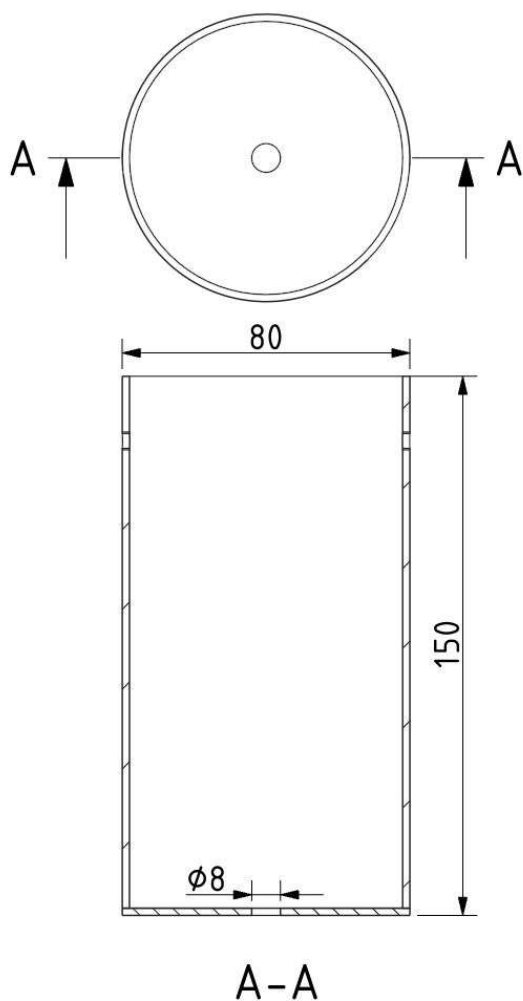

Tech. description

The main body of the light comprises a dural frame and glass shades fitted with G4 sockets. The frame is connected to the power cable by means of an integrated Brokis connector. The power cable is hung from the ceiling canopy, which also houses the electronics.

DIMENSIONS [mm]

ELECTRICAL SPECIFICATION

| | |
|---------------------------|-----------------------------------|
| Input voltage [V]: | 100 - 240 V |
| Frequency [Hz]: | 50-60 Hz |
| Max. power [W]: | 8 x 2 W LED |
| Coverage IP: | 20 |
| Socket: | G4, 12V |
| Light source: | - |
| Energy class: | A+ to B depending on light source |

DATASHEET

RECOMENDED CANOPY

Download

CEILING CANOPY

Dimensions O x w [mm] 80 x 150 mm
Weight [kg] 0.85 kg
Material metal

Drawing

Canopy bracket

DATASHEET

RECOMENDED CANOPY

Download

CEILING CANOPY

| | |
|-----------------------|----------------|
| Dimensions O x w [mm] | 101,5 x 220 mm |
| Weight [kg] | 1.6 kg |
| Material | metal |

Drawing

Canopy bracket