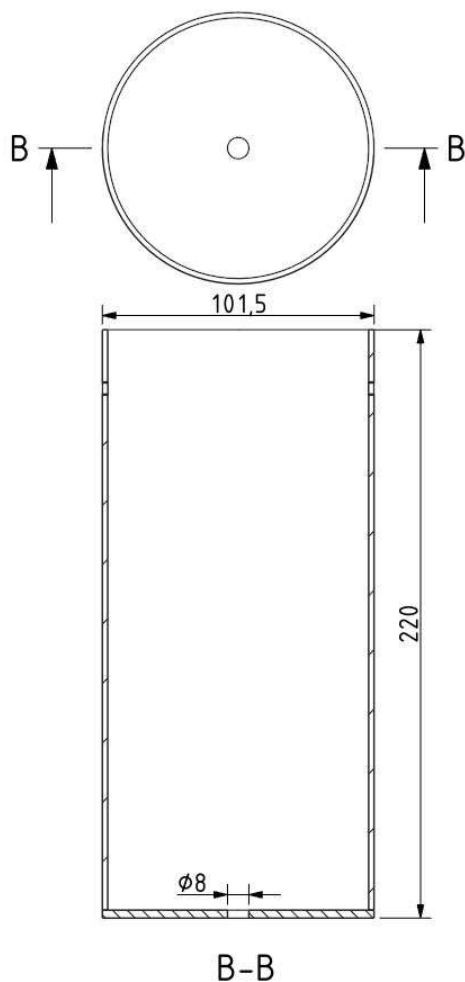

DATASHEET

RECOMENDED CANOPY

Download

CEILING CANOPY

Dimensions O x w [mm]	101,5 x 220 mm
Weight [kg]	1.6 kg
Material	metal

Drawing

Canopy bracket