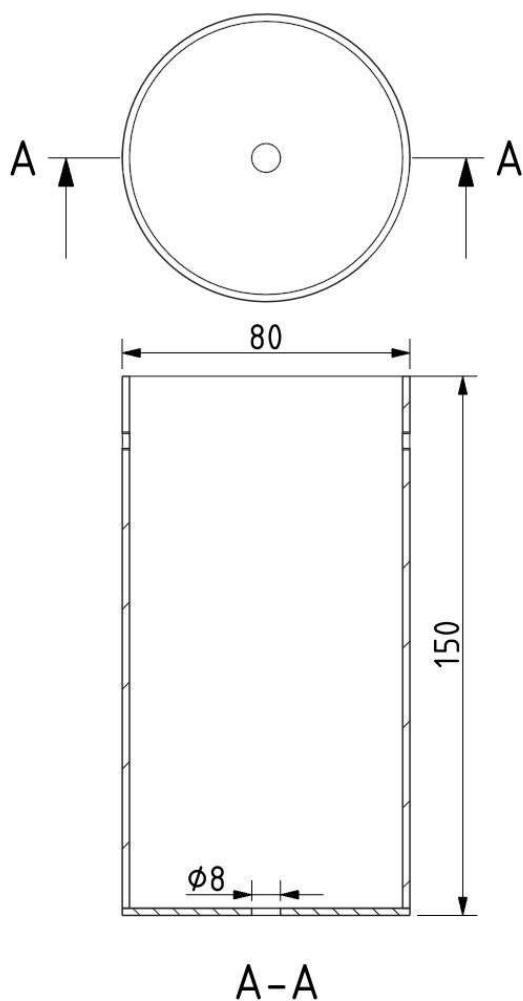

Tech. description

The main body of the light comprises a dural frame and glass shades fitted with G4 sockets. The frame is connected to the power cable by means of an integrated Brokis connector and is hung from a steel rope on the opposite end. The power cable is hung from the ceiling canopy, which also houses the electronics.

Colours options: https://brokis.sharepoint.com/:b:/s/brokis_sp/EdybVWJth7JOimm_oxfc2BABUzR_cCr31OiVft5u5LsStw

CONSTRUCTION SPECIFICATION

Weight:	1.9 kg
Construction material:	glass, metal
Cord length [mm]:	2,000 mm
Mounting:	Ceiling
Environment:	Indoor

DIMENSIONS [mm]

ELECTRICAL SPECIFICATION

ut voltage [V]:	100 - 240 V
Frequency [Hz]:	50-60 Hz
Max. power [W]:	3 x 2 W LED
Coverage IP:	20
Socket:	G4, 12V
Light source:	-
Energy class:	A+ to B depending on light source

DATASHEET

RECOMENDED CANOPY

Download

CEILING CANOPY

Dimensions O x w [mm] 80 x 150 mm
Weight [kg] 0.85 kg
Material metal

Drawing

Canopy bracket

BROKIS S.R.O.
ŠPANIĚLOVA 1315/25
163 00 PRAHA 6 - ŘEPY
CZECH REPUBLIC