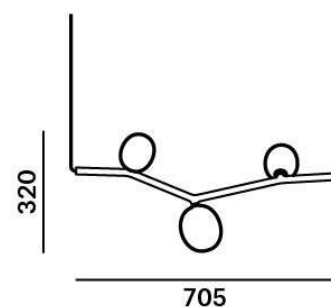

Tech. description

The main body of the light comprises a dural frame and glass shades fitted with G4 sockets. The frame is connected to the power cable by means of an integrated Brokis connector and is hung from a steel rope on the opposite end. The power cable is hung from the ceiling canopy, which also houses the electronics.

Colours options: https://brokis.sharepoint.com/:b:/s/brokis_sp/EdybVWJth7JOimm_oxfc2BABUzR_cCr31OiVft5u5LsStw

CONSTRUCTION SPECIFICATION

Weight:	1.9 kg
Construction material:	glass, metal
Cord length [mm]:	2,000 mm
Mounting:	Ceiling
Environment:	Indoor

DIMENSIONS [mm]

ELECTRICAL SPECIFICATION

ut voltage [V]:	100 - 240 V
Frequency [Hz]:	50-60 Hz
Max. power [W]:	3 x 2 W LED
Coverage IP:	20
Socket:	G4, 12V
Light source:	-
Energy class:	A+ to B depending on light source

DATASHEET

RECOMENDED CANOPY

Download

CEILING CANOPY

Dimensions O x w [mm] 80 x 150 mm
Weight [kg] 0.85 kg
Material metal

Drawing

Canopy bracket

BROKIS S.R.O.
ŠPANIĚLOVA 1315/25
163 00 PRAHA 6 - ŘEPY
CZECH REPUBLIC