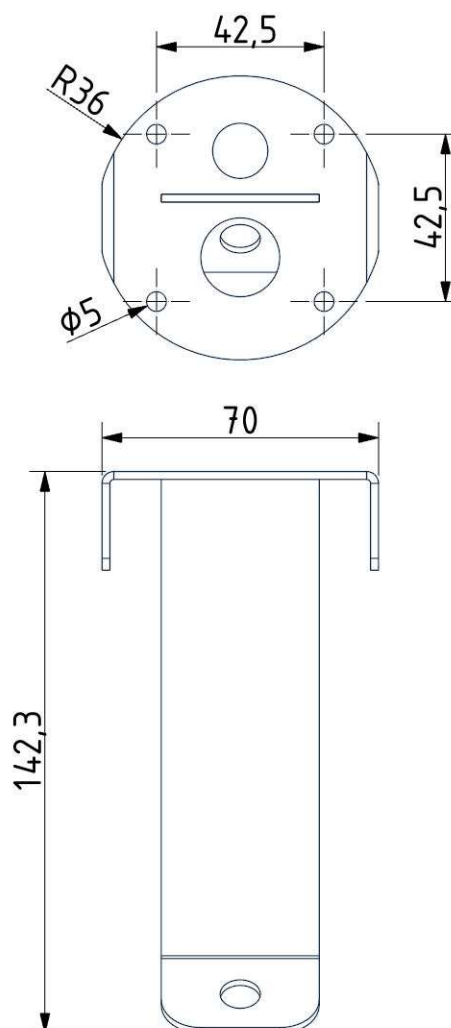

Tech. description

The main body of the light comprises a dural frame and glass shades fitted with G4 sockets. The frame is connected to the power cable by means of an integrated Brokis connector and is hung from a steel rope on the opposite end. The power cable is hung from the ceiling canopy, which also houses the electronics.

Colours options: https://brokis.sharepoint.com/:b:/s/brokis_sp/EdybVWJth7JOimm_oxfc2BABUzR_cCr31OiVft5u5LsStw

CONSTRUCTION SPECIFICATION

Weight:	1.9 kg
Construction material:	glass, metal
Cord length [mm]:	2,000 mm
Mounting:	Ceiling
Environment:	Indoor

DIMENSIONS [mm]

ELECTRICAL SPECIFICATION

ut voltage [V]:	100 - 240 V
Frequency [Hz]:	50-60 Hz
Max. power [W]:	3 x 2 W LED
Coverage IP:	20
Socket:	G4, 12V
Light source:	-
Energy class:	A+ to B depending on light source

DATASHEET

RECOMENDED CANOPY

Download

CEILING CANOPY

Dimensions O x w [mm] 80 x 150 mm
Weight [kg] 0.85 kg
Material metal

Drawing

Canopy bracket

BROKIS S.R.O.
ŠPANIĚLOVA 1315/25
163 00 PRAHA 6 - ŘEPY
CZECH REPUBLIC