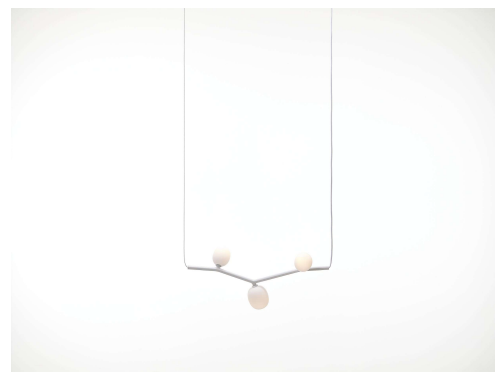

Description

Nature and its life-giving beauty and strength serve as the model for a unique lighting concept called IVY. Just as the plant grows and climbs up the walls of a house, creating multiple images.

Tech. description

The main body of the light comprises a dural frame and glass shades fitted with G4 sockets. The frame is connected to the power cable by means of an integrated Brokis connector and is hung from a steel rope on the opposite end. The power cable is hung from the ceiling canopy, which also houses the electronics.

Colours options: https://brokis.sharepoint.com/:b:/s/brokis_sp/EdybVWJth7JOimm_oxfc2BABUzR_cCr31OiVft5u5LsStw

CONSTRUCTION SPECIFICATION

Weight:	1.9 kg
Construction material:	glass, metal
Cord length [mm]:	2,000 mm
Mounting:	Ceiling
Environment:	Indoor