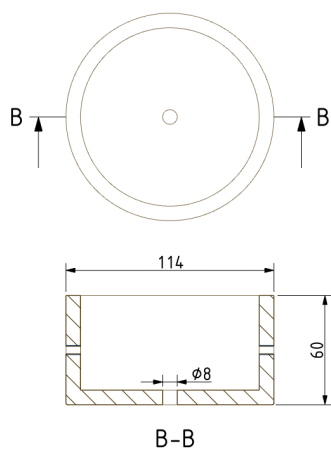

DATASHEET

RECOMMENDED BULBS

BROKIS

SEGULA 50500

Socket	E27
Type	LED filament
Lamp wattage [W]	6 W
Input voltage [V]	220 - 240 VAC
Energy class	A
Flux[lm]	250 lm
Light Colour [K]	2,000 K
CRI	90+
Lifespan [h]	20,000h
Dimmable	yes
Dimensions h x w [mm]	146 x 64 mm

SEGULA 50154

Socket	E27
Type	LED filament
Lamp wattage [W]	12 W
Input voltage [V]	220 - 240 VAC
Energy class	B
Flux[lm]	500 lm
Light Color [K]	2600 K
CRI	95
Life span [h]	15000h
Dimmable	yes
Dimensions h x v [mm]	140 x 100 mm

Ceiling Canopy

Dimensions $\varnothing$ x w [mm]	114 x 60 mm
Weight [kg]	0.17 kg
Material	wood

Drawing

Canopy bracket