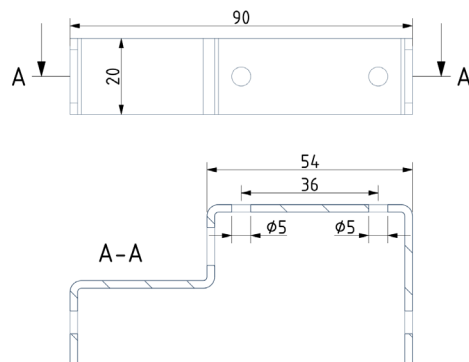

Canopy bracket