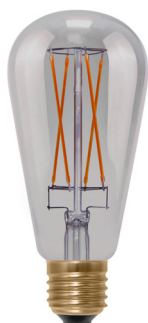

# DATASHEET

BROKIS

|                          |  |
|--------------------------|--|
| <b>Name</b>              | Pendent lamp   |
| <b>Type</b>              | Awa  |
| <b>ID</b>                | PC1130   |
| <b>Description</b>       | A ball made from air wrapped in liquid is called "Awa" in Japanese. This design sprung from the idea of creating resembling soft glass that has retained its shape after being inflated. |
| <b>Tech. description</b> | The light comprises a metal body with wooden or metal cover, power cord, and glass diffuser suspended from three points. The light is attached to a ceiling canopy.                      |

### SEGULA 50500

|                       |               |
|-----------------------|---------------|
| Socket                | E27           |
| Type                  | LED filament  |
| Lamp wattage [W]      | 6 W           |
| Input voltage [V]     | 220 - 240 VAC |
| Energy class          | A             |
| Flux[lm]              | 250 lm        |
| Light Colour [K]      | 2,000 K       |
| CRI                   | 90+           |
| Lifespan [h]          | 20,000h       |
| Dimmable              | yes           |
| Dimensions h x w [mm] | 146 x 64 mm   |