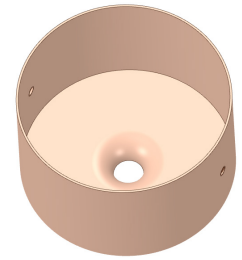

## Canopy bracket

## RECOMMENDED BULBS

BROKIS

### Ceiling Canopy

Dimensions  $\varnothing$  x w [mm] 100 x 70 mm

Weight [kg] 0.26 kg

Material metal