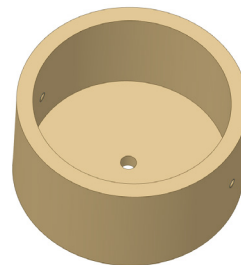

Ceiling Canopy

Dimensions $\varnothing$ x w [mm]	114 x 60 mm
Weight [kg]	0.17 kg
Material	wood