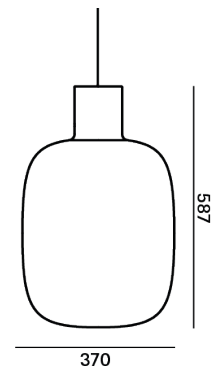

# DATASHEET

BROKIS

|                          |  |
|--------------------------|--|
| <b>Name</b>              | Pendent lamp   |
| <b>Type</b>              | Awa  |
| <b>ID</b>                | PC1130   |
| <b>Description</b>       | A ball made from air wrapped in liquid is called "Awa" in Japanese. This design sprung from the idea of creating resembling soft glass that has retained its shape after being inflated. |
| <b>Tech. description</b> | The light comprises a metal body with wooden or metal cover, power cord, and glass diffuser suspended from three points. The light is attached to a ceiling canopy.                      |

## CONSTRUCTION SPECIFICATION

|                              |                    |
|------------------------------|--------------------|
| <b>Weight [kg]</b>           | 3.5 kg             |
| <b>Construction material</b> | glass, wood, metal |
| <b>Cord length [mm]</b>      | 2,000 mm           |
| <b>Mounting</b>              | Ceiling            |
| <b>Environment</b>           | Indoor             |

## Dimensions [mm]

## Ceiling Canopy

|                                   |             |
|-----------------------------------|-------------|
| Dimensions $\varnothing$ x w [mm] | 114 x 60 mm |
| Weight [kg]                       | 0.17 kg     |
| Material                          | wood        |