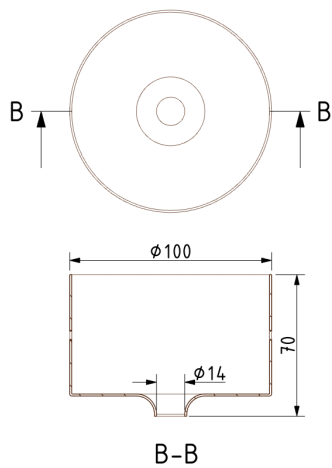

## Dimensions [mm]

## Ceiling Canopy

|                                   |             |
|-----------------------------------|-------------|
| Dimensions $\varnothing$ x w [mm] | 114 x 60 mm |
| Weight [kg]                       | 0.17 kg     |
| Material                          | wood        |

### Ceiling Canopy

Dimensions  $\varnothing$  x w [mm] 100 x 70 mm

Weight [kg] 0.26 kg

Material metal

### Drawing