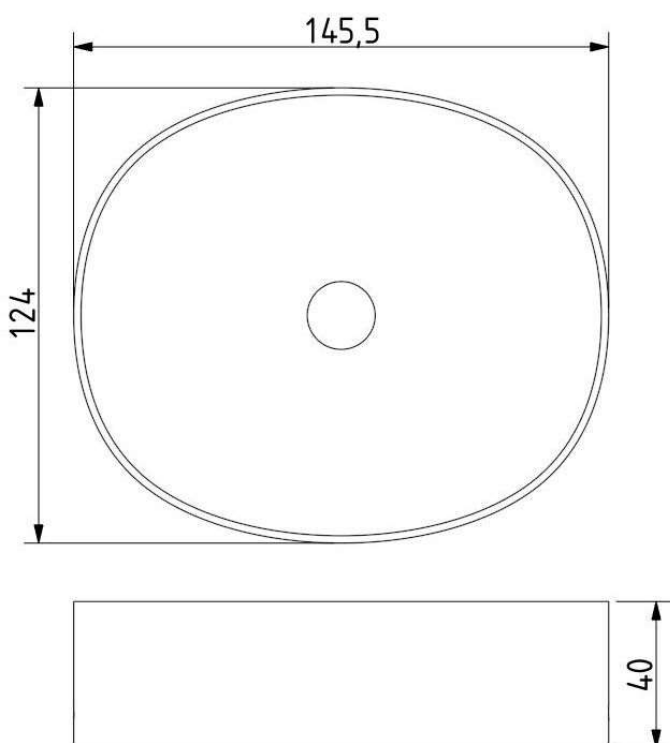

Tech. description

The main part of the light comprises a dural frame and glass shades over G4 fixtures. A rod connects the frame directly to the canopy, which houses the electronics.

Colours options: https://brokis.sharepoint.com/:b:/s/brokis_sp/EQWrELLUFcxAuSUNeYuX0i8BJHONvRtxFOgmH-0IZnAfqg

CONSTRUCTION SPECIFICATION

Weight:	1.7 kg
Construction material:	glass, metal
Cord length [mm]:	-
Mounting:	Ceiling
Environment:	Indoor

DIMENSIONS [mm]

ELECTRICAL SPECIFICATION

Input voltage [V]:	100 - 240 V
Frequency [Hz]:	50-60 Hz
Max. power [W]:	2 x 2 W LED
Coverage IP:	20
Socket:	G4, 12V
Light source:	-
Energy class:	A+ to B depending on light source

DATASHEET

RECOMENDED CANOPY

Download

CEILING CANOPY

Dimensions l x w x h [mm]	145,5 x 124 x 40 mm
Weight [kg]	0,4 kg
Material	metal

Drawing

Canopy bracket