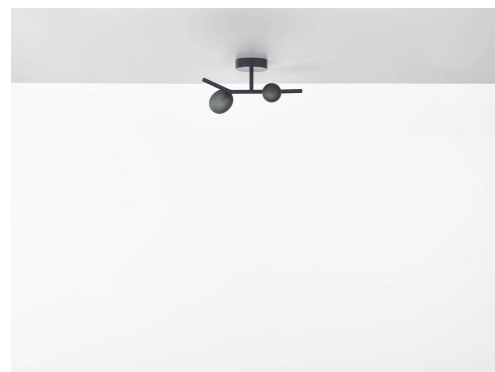

Description

Nature and its life-giving beauty and strength serve as the model for a unique lighting concept called IVY. Just as the plant grows and climbs up the walls of a house, creating multiple images.

Tech. description

The main part of the light comprises a dural frame and glass shades over G4 fixtures. A rod connects the frame directly to the canopy, which houses the electronics.

Colours options: https://brokis.sharepoint.com/:b:/s/brokis_sp/EQWrELLUFcxAuSUNeYuX0i8BJHONvRtxFOgmH-0IZnAfqg

CONSTRUCTION SPECIFICATION

Weight:	1.7 kg
Construction material:	glass, metal
Cord length [mm]:	-
Mounting:	Ceiling
Environment:	Indoor

DIMENSIONS [mm]

ELECTRICAL SPECIFICATION

Input voltage [V]:	100 - 240 V
Frequency [Hz]:	50-60 Hz
Max. power [W]:	2 x 2 W LED
Coverage IP:	20
Socket:	G4, 12V
Light source:	-
Energy class:	A+ to B depending on light source