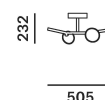

Tech. description

The main part of the light comprises a dural frame and glass shades over G4 fixtures. A rod connects the frame directly to the canopy, which houses the electronics.

Colours options: https://brokis.sharepoint.com/:b:/s/brokis_sp/EQWrELLUFcxAuSUNeYuX0i8BJHONvRtxFOgmH-0IZnAfqg

CONSTRUCTION SPECIFICATION

Weight:	1.7 kg
Construction material:	glass, metal
Cord length [mm]:	-
Mounting:	Ceiling
Environment:	Indoor

DIMENSIONS [mm]

ELECTRICAL SPECIFICATION

Input voltage [V]:	100 - 240 V
Frequency [Hz]:	50-60 Hz
Max. power [W]:	2 x 2 W LED
Coverage IP:	20
Socket:	G4, 12V
Light source:	-
Energy class:	A+ to B depending on light source

DATASHEET

RECOMENDED CANOPY

Download

CEILING CANOPY

Dimensions l x w x h [mm]	145,5 x 124 x 40 mm
Weight [kg]	0,4 kg
Material	metal

Drawing

Canopy bracket