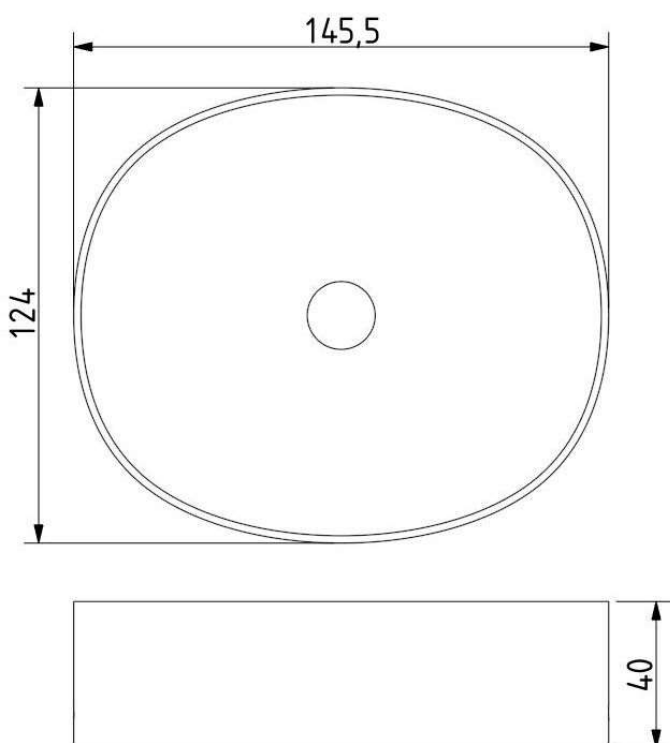

DATASHEET

RECOMENDED CANOPY

Download

CEILING CANOPY

Dimensions l x w x h [mm]	145,5 x 124 x 40 mm
Weight [kg]	0,4 kg
Material	metal

Drawing

Canopy bracket