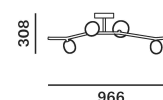

## Tech. description

The main part of the light comprises a dural frame and glass shades over G4 fixtures. A rod connects the frame directly to the canopy, which houses the electronics.

Colours options: [https://brokis.sharepoint.com/:b:/s/brokis\\_sp/EcjaRw1sO-NPnNqrCUwQhpsBJHzV8D-qQZgodQYKdyWP](https://brokis.sharepoint.com/:b:/s/brokis_sp/EcjaRw1sO-NPnNqrCUwQhpsBJHzV8D-qQZgodQYKdyWP)

## DIMENSIONS [mm]