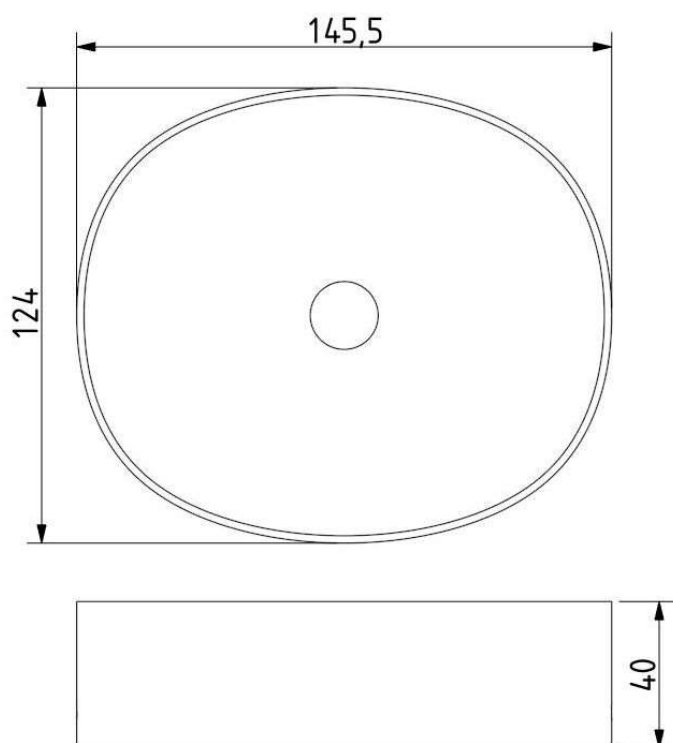

Tech. description The main part of the light comprises a dural frame and glass shades over G4 fixtures. A rod connects the frame directly to the canopy, which houses the electronics.

Colours options: https://brokis.sharepoint.com/:b:/s/brokis_sp/ET5gWmb_HhxGmaAAz_eM0QgBJurngbKxdwLX4I-kgyjqmg

CONSTRUCTION SPECIFICATION

Weight:	4.3 kg
Construction material:	glass, metal
Cord length [mm]:	-
Mounting:	Ceiling
Environment:	Indoor

DIMENSIONS [mm]

ELECTRICAL SPECIFICATION

Input voltage [V]:	100 - 240 V
Frequency [Hz]:	50-60 Hz
Max. power [W]:	7 x 2 W LED
Coverage IP:	20
Socket:	G4, 12V
Light source:	-
Energy class:	A+ to B depending on light source

DATASHEET

RECOMENDED CANOPY

Download

CEILING CANOPY

Dimensions l x w x h [mm]	145,5 x 124 x 40 mm
Weight [kg]	0,4 kg
Material	metal

Drawing

Canopy bracket