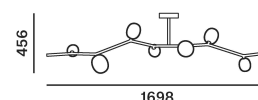

Tech. description The main part of the light comprises a dural frame and glass shades over G4 fixtures. A rod connects the frame directly to the canopy, which houses the electronics.

Colours options: https://brokis.sharepoint.com/:b:/s/brokis_sp/ET5gWmb_HhxGmaAAz_eM0QgBJurngbKxdwLX4I-kgyjqmg

CONSTRUCTION SPECIFICATION

Weight:	4.3 kg
Construction material:	glass, metal
Cord length [mm]:	-
Mounting:	Ceiling
Environment:	Indoor

DIMENSIONS [mm]

ELECTRICAL SPECIFICATION

Input voltage [V]:	100 - 240 V
Frequency [Hz]:	50-60 Hz
Max. power [W]:	7 x 2 W LED
Coverage IP:	20
Socket:	G4, 12V
Light source:	-
Energy class:	A+ to B depending on light source

DATASHEET

RECOMENDED CANOPY

Download

CEILING CANOPY

Dimensions l x w x h [mm]	145,5 x 124 x 40 mm
Weight [kg]	0,4 kg
Material	metal

Drawing

Canopy bracket