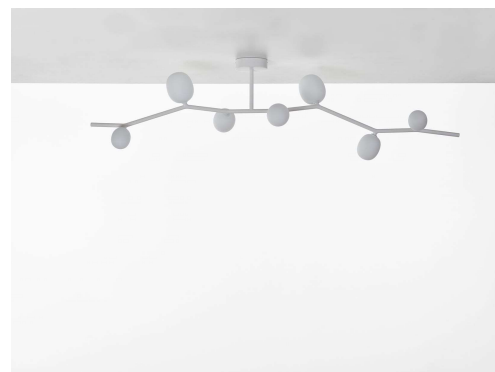

Description

Nature and its life-giving beauty and strength serve as the model for a unique lighting concept called IVY. Just as the plant grows and climbs up the walls of a house, creating multiple images.

Tech. description The main part of the light comprises a dural frame and glass shades over G4 fixtures. A rod connects the frame directly to the canopy, which houses the electronics.

Colours options: https://brokis.sharepoint.com/:b:/s/brokis_sp/ET5gWmb_HhxGmaAAz_eM0QgBJurngbKxdwLX4I-kgyjqmg

CONSTRUCTION SPECIFICATION

Weight:	4.3 kg
Construction material:	glass, metal
Cord length [mm]:	-
Mounting:	Ceiling
Environment:	Indoor

DIMENSIONS [mm]

ELECTRICAL SPECIFICATION

Input voltage [V]:	100 - 240 V
Frequency [Hz]:	50-60 Hz
Max. power [W]:	7 x 2 W LED
Coverage IP:	20
Socket:	G4, 12V
Light source:	-
Energy class:	A+ to B depending on light source