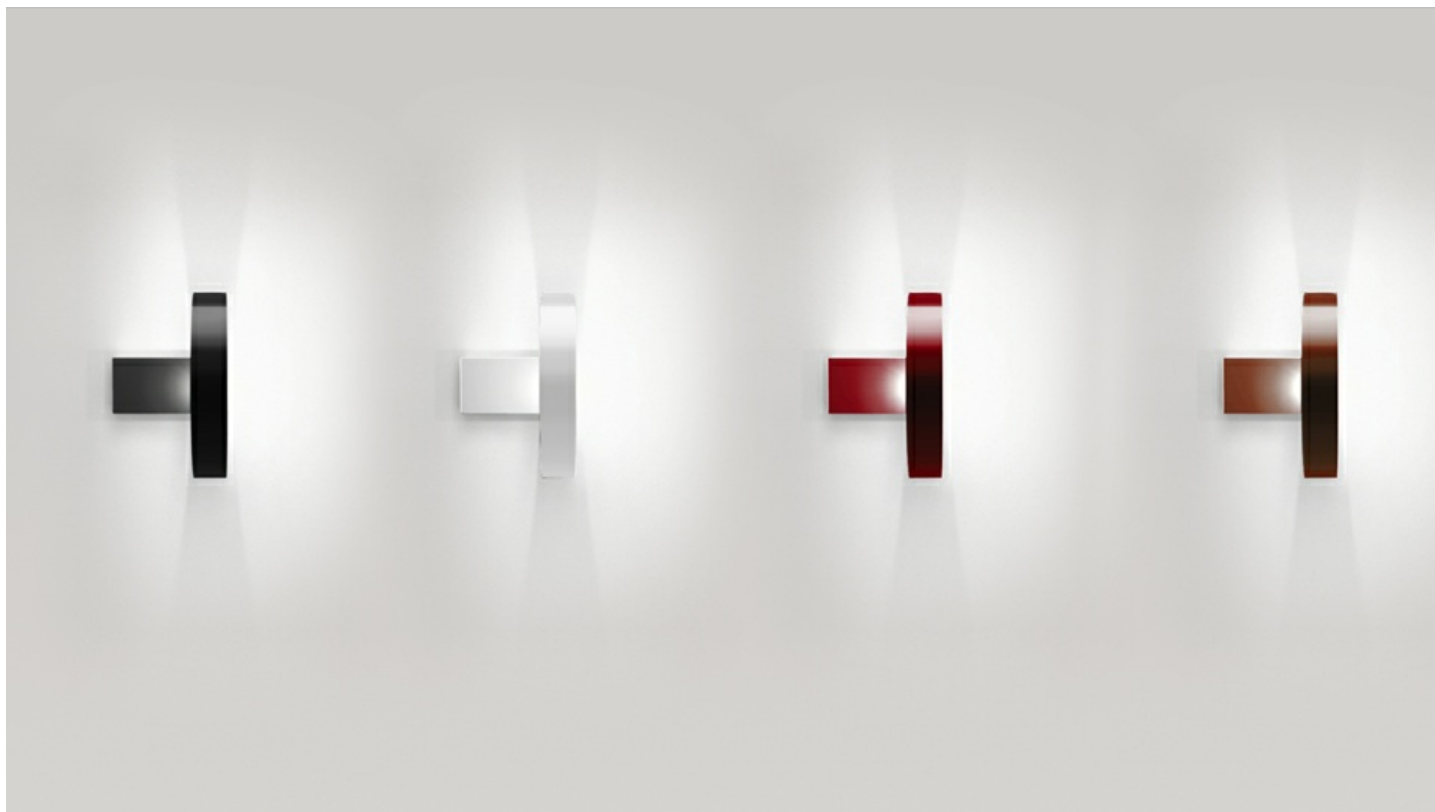

### Eclittica 20

Eclittica is an avant-garde lighting systems product line, whose look is striking yet subtle. It is based on advanced LED technology that guarantees performance stability, controlled light and new perceptual qualities. The intrinsic features of this product are dictated by production optimization and optical choices. They become distinctive aesthetics traits, revealing the innovative technological quality applied, the careful attention given to detail, and the thoroughness of the project.

#### LED Aussetzung

Watt	Lichtstrom (lm)	CCT	Color	Code	Produktname
13,5W	1205lm	3000K	●	DD0089C09	Eclittica 20 Suspension - Black
			●	DD0089C01	Eclittica 20 Suspension - Gold aluminium
			●	DD0089C16	Eclittica 20 Suspension - Red
			○	DD0089C10	Eclittica 20 Suspension - White

⚡ IP20

Watt	Lichtstrom (lm)	CCT	Color	Code	Produktname
10W	880lm	3000K	●	DD0089D09	Eclittica 20 Table - Black
			●	DD0089D01	Eclittica 20 Table - Gold aluminium
			●	DD0089D16	Eclittica 20 Table - Red
			○	DD0089D10	Eclittica 20 Table - White