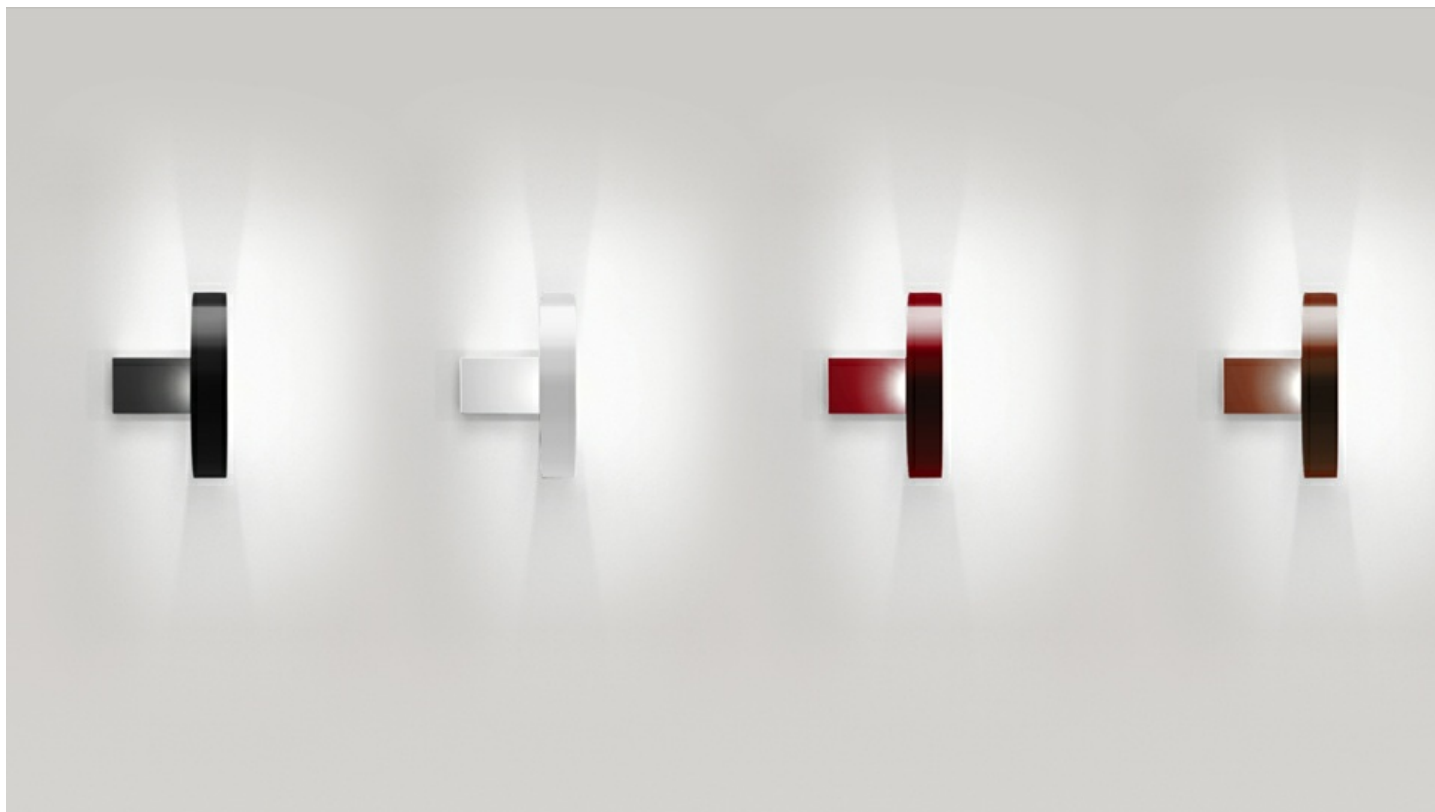

Eclittica 20

Eclittica is an avant-garde lighting systems product line, whose look is striking yet subtle. It is based on advanced LED technology that guarantees performance stability, controlled light and new perceptual qualities. The intrinsic features of this product are dictated by production optimization and optical choices. They become distinctive aesthetics traits, revealing the innovative technological quality applied, the careful attention given to detail, and the thoroughness of the project.

Black ● Gold Aluminium ● Red ● White ○

LED Aussetzung

Watt	Lichtstrom (lm)	CCT	Color	Code	Produktname
13,5W	1205lm	3000K	●	DD0089C09	Eclittica 20 Suspension - Black
			●	DD0089C01	Eclittica 20 Suspension - Gold aluminium
			●	DD0089C16	Eclittica 20 Suspension - Red
			○	DD0089C10	Eclittica 20 Suspension - White

⚡ IP20

Watt	Lichtstrom (lm)	CCT	Color	Code	Produktname
10W	880lm	3000K	●	DD0089D09	Eclittica 20 Table - Black
			●	DD0089D01	Eclittica 20 Table - Gold aluminium
			●	DD0089D16	Eclittica 20 Table - Red
			○	DD0089D10	Eclittica 20 Table - White

Watt	Länge	Lichtstrom (lm)	CCT	Color	Code	Produktname
13,5W	20 cm	1205lm	3000K	●	DD0089B09	Eclittica 20 Wall/ceiling - Black
				●	DD0089B01	Eclittica 20 Wall/ceiling - Gold aluminium
				●	DD0089B16	Eclittica 20 Wall/ceiling - Red
				○	DD0089B10	Eclittica 20 Wall/ceiling - White