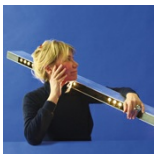

Designer

› Carlotta de Bevilacqua