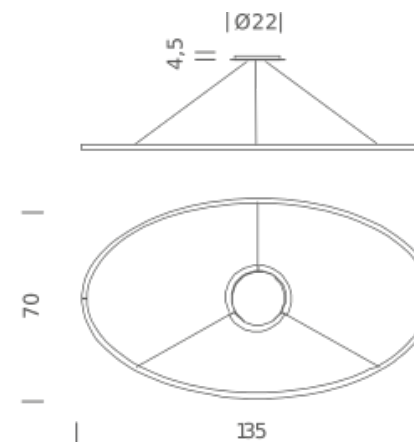

UPLIGHT 2700K

LAMPING

Source	linear LED
Total power	66W
Emission	diffused orientable
Switching	dimnable 1-10V
Tension	110/240V
Color temperature	2700K
Luminous flux	3450lm
Typ cri	85
Energy class	A+
Materials	Aluminium
Notes	adjustable cable length from 2,5m to 0,4m, DALI version on request

Codes

ELP LW2 53	white/white
ELP LN2 53	black/white
ELP LO2 53	gold painted/white
ELP LL2 53	polished aluminium/white
ELP LGW 53	gold polished anodized/white

Structure/Diffuser

white/white
black/white
gold painted/white
polished aluminium/white
gold polished anodized/white

PACKAGE

Package 01	Dimension: 15x80x150 cm / Gross weight: 7,5 kg

Certificazioni