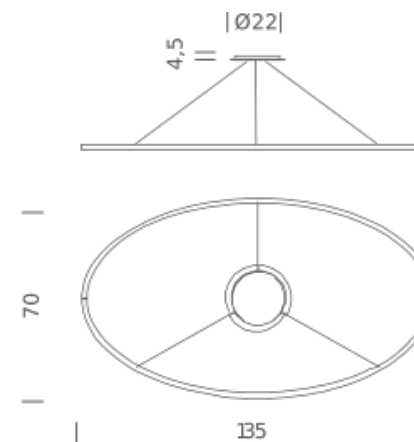

DOWNLIGHT 2700K

LAMPING

Source	linear LED
Total power	66W
Emission	diffused orientable
Switching	dimnable 1-10V
Tension	110/240V
Color temperature	2700K
Luminous flux	3450lm
Typ cri	85
Energy class	A+
Materials	Aluminium
Notes	adjustable cable length from 2,5m to 0,4m, DALI version on request

Codes

ELP LW2 54	white/white
ELP LN2 54	black/white
ELP LO2 54	gold painted/white
ELP LL2 54	polished aluminium/white
ELP LGW 54	gold polished anodized/white

PACKAGE

Package 01	Dimension: 15x80x150 cm / Gross weight: 7,5 kg

Certificazioni