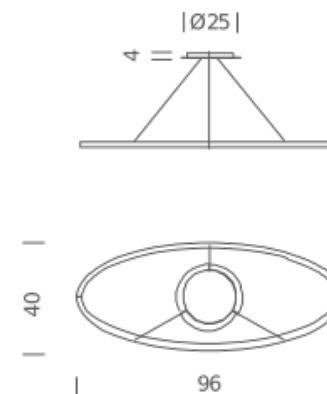

DOWNLIGHT 2700K

LAMPING

Source	linear LED
Total power	44W
Emission	diffused orientable
Switching	dimnable 1-10V
Tension	110/240V
Color temperature	2700K
Luminous flux	2250lm
Typ cri	85
Energy class	A+
Materials	Aluminium
Notes	adjustable cable length from 2,5m to 0,4m, DALI version on request

PACKAGE

Package 01	Dimension: 15x80x150 cm / Gross weight: 7,5 kg
------------	--

Certificazioni

DOWNLIGHT 3000K

LAMPING

Source	linear LED
Total power	44W
Emission	diffused orientable
Switching	dimnable 1-10V
Tension	110/240V
Color temperature	3000K
Luminous flux	2250lm
Typ cri	85
Energy class	A+
Materials	Aluminium
Notes	adjustable cable length from 2,5m to 0,4m, DALI version on request

Codes

ELP LWW 52
ELP LNW 52
ELP LOW 52
ELP LLW 52

Structure/Diffuser

white/white
black/white
gold painted/white
polished aluminium/white

PACKAGE

Package 01 Dimension: 15x80x150 cm / Gross weight: 7,5 kg

Certificazioni

PACKAGE

Package 01	Dimension: 15x80x150 cm / Gross weight: 7,5 kg
------------	--

Certificazioni

UPLIGHT 3000K

LAMPING

Source	linear LED
Total power	44W
Emission	diffused orientable
Switching	dimnable 1-10V
Tension	110/240V
Color temperature	3000K
Luminous flux	2250lm
Typ cri	85
Energy class	A+
Materials	Aluminium
Notes	adjustable cable length from 2,5m to 0,4m, DALI version on request