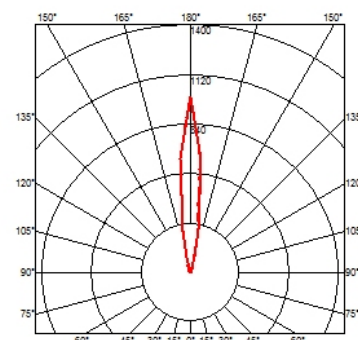

CERTIFICATIONS