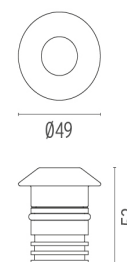

DIMENSIONS