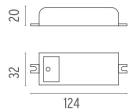

Landlord Ground Ø49 with Honeycomb .Accessories

Power Supply

RF25747

Power supply 24V 10W. Non Dimmable
I 10-240V IP20 Class II selv.