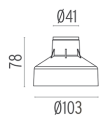

F004A36A0050I Stainless Steel

DIMENSIONS

CERTIFICATIONS

Mounting

F004Z0J0000

Installation box

Landlord Ground Ø49 with Honeycomb . Lamps

Power LED