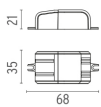

RF25754

Power supply 24V 8W. Non Dimmable
I 10-240V IP20 Class II selv.