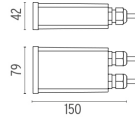

RF25757

Netzgerät 24V 10W. Non Dimmable

I 10-240V IP67 Klasse II selv.