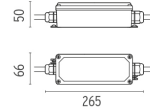

Landlord Ground Ø49 2 Beam

designed by Piero Lissoni

24V-Fernstromversorgung, separat zu bestellen. Die für Installation erforderliche Box ist separat zu bestellen.

● F004A34A005 Stainless Steel

ABMESSUNGEN

ZERTIFIZIERUNGEN, GÜTEZEICHEN

Power Supply

RF25747

**Netzgerät 24V 10W.
Non Dimmable**

I 10-240V IP20 Klasse II selv.

RF25755

**Netzgerät 24V DC 50W.
Non Dimmable**

I 20-240V IP67 Klasse II selv.

RF25749

**Netzgerät 24V DC 70W.
Non Dimmable**

I 220-240V IP67 Klasse II selv.