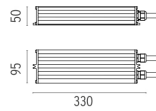

RF25755

Power supply 24V DC 50W. Non Dimmable
I 20-240V IP67 Class II selv.