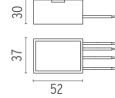

RF25748

Netzgerät 24V 8W. Non Dimmable

I 10-240V IP65 Klasse II selv.