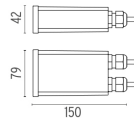

RF25757

Power supply 24V 10W. Non Dimmable
I 10-240V IP67 Class II selv.