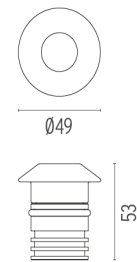

F004A36A0050I Stainless Steel

DIMENSIONS

CERTIFICATIONS

Mounting

F004Z0J0000

Installation box

Landlord Ground Ø49 with Honeycomb . Lamps

Power LED