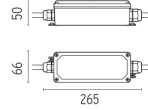

○ RF25749

**Netzgerät 24V DC 70W.
Non Dimmable**

I 220-240V IP67 Klasse II selv.

ZERTIFIZIERUNGEN, GÜTEZEICHEN