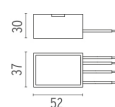

RF25748

Power supply 24V 8W. Non Dimmable
I 10-240V IP65 Class II selv.