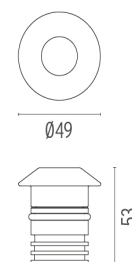

● F004A37A00502 Stainless Steel

ABMESSUNGEN

ZERTIFIZIERUNGEN, GÜTEZEICHEN

LANDLORD GROUND Ø49 WITH HONEYCOMB

Insulation class	Class III
Beam angle	14° Spot
Mounting	Ground
Lamps description	Power LED: 2,3W - 195 lm ≠ FIXT 125 lm - 3000K/CRI 80 - 24V
Environment	Outdoor
Technical description	IP67 luminaries for ground recessed installation, powered 24V. Body in anodised, then resined aluminium, external ring in shot-peened stainless steel, encasing the entire control electronics. Head available in two sizes, ø49 mm, and ø64 mm, with frontal or grazing emission (one, two or four beams). Frontal emission version are available with spot or medium optic, or with integrated non removable honeycomb, for maximum visual confort. To be installed in its installation box.