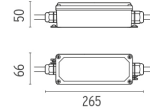

RF25749

Power supply 24V DC 70W. Non Dimmable
I 220-240V IP67 Class II selv.