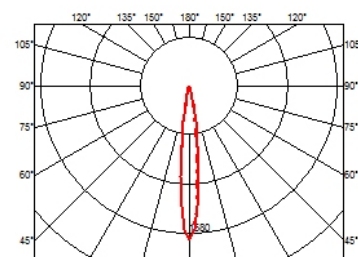

CERTIFICATIONS