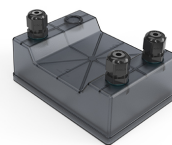

FLOS

Landlord Spot Ø40 PWM Dimmable .Accessories

RF25754

Power supply 24V 8W. Non Dimmable

I 10-240V IP20 Class II selv.

RF25757

Power supply 24V 10W. Non Dimmable

I 10-240V IP67 Class II selv.

RF25748

Power supply 24V 8W. Non Dimmable

I 10-240V IP65 Class II selv.

Landlord Spot Ø40 PWM Dimmable
designed by Piero Lissoni

Spot orientable head for installation on ground poles or on wall base. Poles and base to be ordered as separated accessories. Heads are equipped with a dismountable ferrule, to insert flood lens or up to two honeycombs, (to be ordered as separate accessories). 24V remote power supply to be ordered separately. Each head comes with a segment of 2m outgoing cable and a wiring kit.

F990B02A000

Power supply 120/270Vac / 24Vdc 35W. Dimmable

I-10V PWM control. IP67.

F990B04A000

Power supply 120/270Vac / 24Vdc 70W. Dimmable

I-10V PWM control. IP67.

F990B03A000

Power supply 120/270Vac / 24Vdc 35W. Dimmable

DALI PWM control. IP67.

F990B05A000

Power supply 120/270Vac / 24Vdc 70W. Dimmable

DALI PWM control. IP67.

F990B00A000

I-10V PWM control interface 24Vdc 120W. Dimmable
IP67. Power supply not included.

F990B01A000

DALI PWM control interface 24Vdc 120W. Dimmable
IP67. Power supply not included.

- F004D3IA001 White
- F004D3IA006 Grey
- F004D3IA033 Anthracite
- F004D3IA030 Black
- F004D3IA018 Deep Brown
- F004F3IA070 Natural Oxide
- F004F3IA071 Black Oxide
- F004F3IA072 Green Oxide
- Product with Pole

DIMENSIONS

CERTIFICATIONS