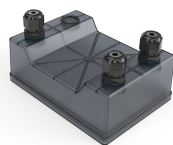

F990B00A000

I-10V PWM control interface 24Vdc 120W. Dimmable
IP67. Power supply not included.