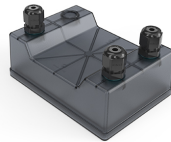

F990B04A000

Power supply 120/270Vac / 24Vdc 70W. Dimmable

I-10V PWM control. IP67.