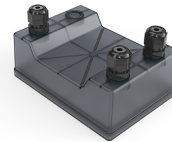

F990B03A000

Power supply 120/270Vac / 24Vdc 35W. Dimmable

DALI PWM control. IP67.