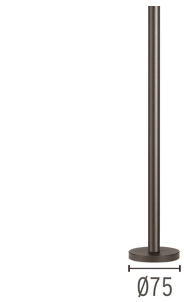

DIMENSIONS