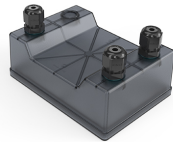

F990B04A000

Power supply 120/270Vac / 24Vdc 70W. Dimmable

I-10V PWM control. IP67.