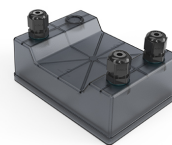

FLOS

Landlord Spot Ø40 PWM Dimmable .Accessories

RF25754

Power supply 24V 8W. Non Dimmable

I 10-240V IP20 Class II selv.

RF25757

Power supply 24V 10W. Non Dimmable

I 10-240V IP67 Class II selv.

RF25748

Power supply 24V 8W. Non Dimmable

I 10-240V IP65 Class II selv.

Landlord Spot Ø40 PWM Dimmable
designed by Piero Lissoni

Spot orientable head for installation on ground poles or on wall base. Poles and base to be ordered as separated accessories. Heads are equipped with a dismountable ferrule, to insert flood lens or up to two honeycombs, (to be ordered as separate accessories). 24V remote power supply to be ordered separately. Each head comes with a segment of 2m outgoing cable and a wiring kit.

F990B02A000

Power supply 120/270Vac / 24Vdc 35W. Dimmable

I-10V PWM control. IP67.

F990B04A000

Power supply 120/270Vac / 24Vdc 70W. Dimmable

I-10V PWM control. IP67.

F990B03A000

Power supply 120/270Vac / 24Vdc 35W. Dimmable

DALI PWM control. IP67.

F990B05A000

Power supply 120/270Vac / 24Vdc 70W. Dimmable

DALI PWM control. IP67.

F990B00A000

I-10V PWM control interface 24Vdc 120W. Dimmable
IP67. Power supply not included.

F990B01A000

DALI PWM control interface 24Vdc 120W. Dimmable
IP67. Power supply not included.

- F004D32A001 White
- F004D32A006 Grey
- F004D32A033 Anthracite
- F004D32A030 Black
- F004D32A018 Deep Brown
- F004F32A070 Natural Oxide
- F004F32A071 Black Oxide
- F004F32A072 Green Oxide
- Product with Pole

DIMENSIONS

CERTIFICATIONS