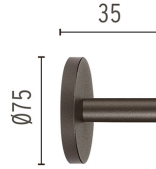

● F004Z040001

● F004Z040006

● F004Z040033

● F004Z040030

● F004Z040018

● F004Z0A0070

● F004Z0A0071

● F004Z0A0072

Wall base