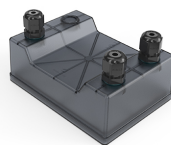

F990B00A000

I-10V PWM control interface 24Vdc 120W. Dimmable
IP67. Power supply not included.