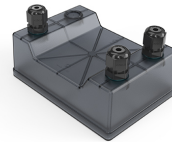

F990B03A000

Power supply 120/270Vac / 24Vdc 35W. Dimmable

DALI PWM control. IP67.