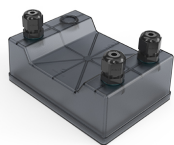

F990B05A000

Power supply 120/270Vac / 24Vdc 70W. Dimmable

DALI PWM control. IP67.