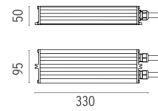

☐ RF25755

**Power supply 24V DC
50W. Non Dimmable**
120-240V IP67 Class II selv.