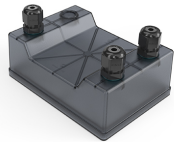

F990B02A000

Power supply 120/270Vac / 24Vdc 35W. Dimmable

I-10V PWM control. IP67.