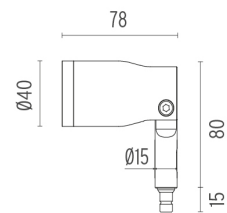

DIMENSIONS

● F004Z030001

● F004Z030006

● F004Z030033

● F004Z030030

● F004Z030018

● F004Z0F0070

● F004Z0F0071

● F004Z0F0072

Pole with base H 900 mm

Ready for installation on rigid base. For ground installation, complete with earth stick, to be ordered as separated item.