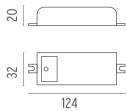

Power Supply

☐ RF25747

**Power supply 24V 10W.
Non Dimmable**
110-240V IP20 Class II selv.