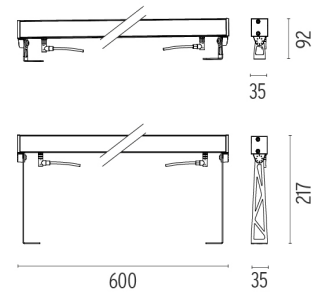

PHYSICAL

| | |
|------------------------|-------|
| IK rating | 05 |
| Aiming | Fixed |
| Weight (kg) | 1,65 |
| Number of heads | 1 |

DIMENSIONS

CERTIFICATIONS

Outgraze 35 L 600 mm

designed by FLOS Outdoor