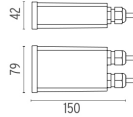

RF25753

Power supply 60W

Power supply 48V 60W / 110-240V IP67 Class I selv eq.