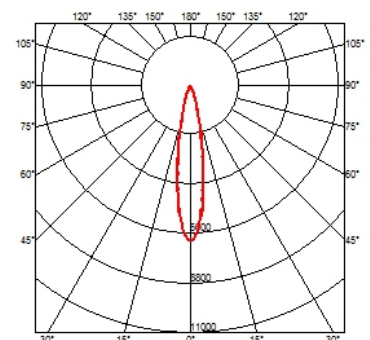

7-12 mm cables

DIMENSIONS

CERTIFICATIONS

Outgraze 35 L 600 mm . Lamps

Power LED

Lamp category:
LED

Socket:
Special base

Lamp type:
Power LED