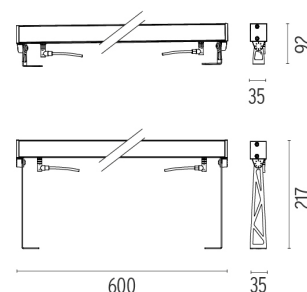

PHYSICAL

| | |
|------------------------|-------|
| IK rating | 05 |
| Aiming | Fixed |
| Weight (kg) | 1,65 |
| Number of heads | 1 |

DIMENSIONS

CERTIFICATIONS

Outgraze 35 L 600 mm designed by FLOS Outdoor