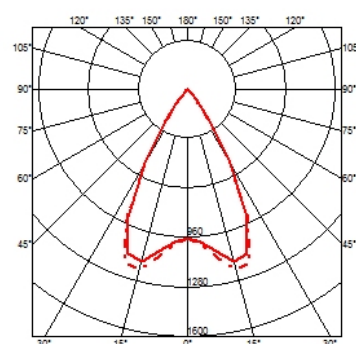

CERTIFICATIONS

Outgraze 35 L 600 mm .Accessories

Structural

- F1204001
- F1204006
- F1204033
- F1204030
- F1204018

One pair of long rods L 200 mm.

- F1203001
- F1203006
- F1203033
- F1203030
- F1203018

One pair of short rods L 80 mm.