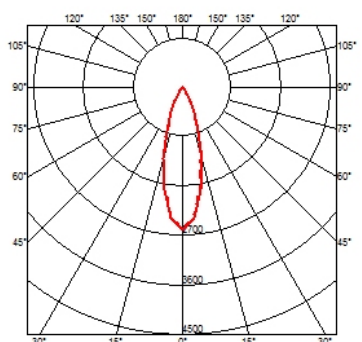

CERTIFICATIONS

Electrical

F1206000

3/4 way terminal block 3 poles IP68

7-12 mm cables

F990C00A000

2 way terminal block 3 poles IP68

7-12 mm cables