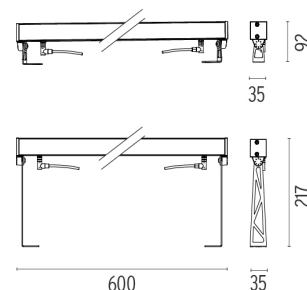

PHYSICAL

| | |
|------------------------|-------|
| IK rating | 05 |
| Aiming | Fixed |
| Weight (kg) | 1,65 |
| Number of heads | 1 |

DIMENSIONS

CERTIFICATIONS

Outgraze 35 L 600 mm

designed by FLOS Outdoor