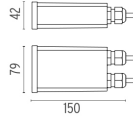

Outgraze 35 L 600 mm .Accessories

Power Supply

○ RF25746

Power supply 240W

Power supply 48V 240W /
110-240V single output DIN
RAIL.

○ RF25753

Power supply 60W

Power supply 48V 60W /
110-240V IP67 Class I selv
eq.