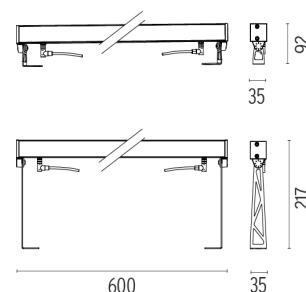

DIMENSIONS