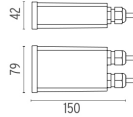

One pair of long rods L 200 mm.

- F1203001
- F1203006
- F1203033
- F1203030
- F1203018

One pair of short rods L 80 mm.

Outgraze 35 L 600 mm .Accessories

Power Supply

RF25746

Power supply 240W

Power supply 48V 240W / 110-240V single output DIN RAIL.