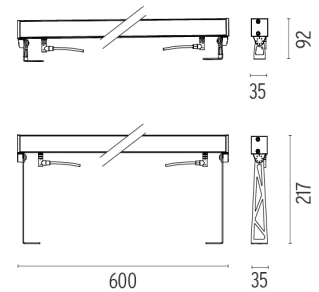

7-12 mm cables

DIMENSIONS

CERTIFICATIONS

Outgraze 35 L 600 mm . Lamps

Power LED

Lamp category:
LED

Socket:
Special base

Lamp type:
Power LED