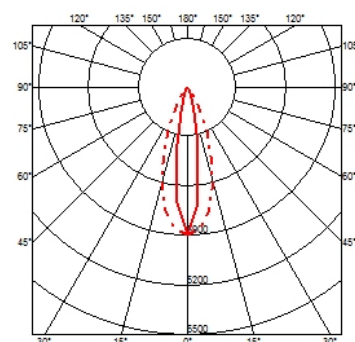

CERTIFICATIONS