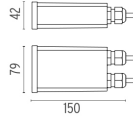

Outgraze 35 L 600 mm .Accessories

Power Supply

RF25746

Power supply 240W

Power supply 48V 240W / 110-240V single output DIN RAIL.

RF25753

Power supply 60W

Power supply 48V 60W / 110-240V IP67 Class I selv eq.