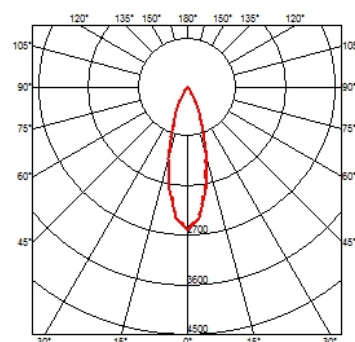

CERTIFICATIONS