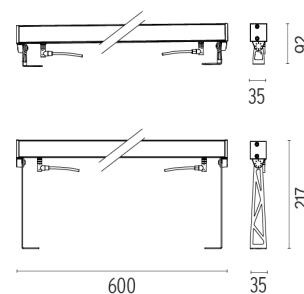

DIMENSIONS