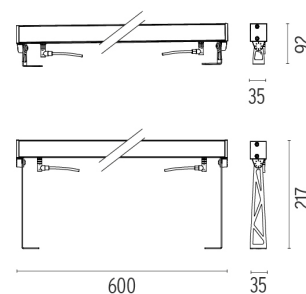

PHYSICAL

| | |
|------------------------|-------|
| IK rating | 05 |
| Aiming | Fixed |
| Weight (kg) | 1,65 |
| Number of heads | 1 |

DIMENSIONS

CERTIFICATIONS

Outgraze 35 L 600 mm designed by FLOS Outdoor

- F4250001 White
- F4250006 Grey
- F4250033 Anthracite
- F4250030 Black
- F4250018 Deep Brown

Outgraze 35 L 600 mm .Accessories

Structural

- F1204001
- F1204006
- F1204033
- F1204030
- F1204018

One pair of long rods L 200 mm.

- F1203001
- F1203006
- F1203033
- F1203030
- F1203018

One pair of short rods L 80 mm.

DIMENSIONS

CERTIFICATIONS

Outgraze 35 L 600 mm .Accessories

Power Supply

RF25746

Power supply 240W