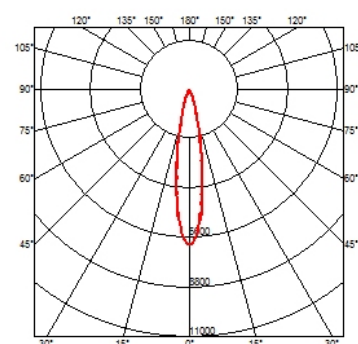

- F4244001 White
- F4244006 Grey
- F4244033 Anthracite
- F4244030 Black
- F4244018 Deep Brown

DIMENSIONS

CERTIFICATIONS

OUTGRAZE 35 L 600 MM

| | |
|--------------------------|--|
| Insulation class | Class III |
| Beam angle | 17° |
| Mounting | Ceiling surface, Wall surface |
| Lamps description | Power Led: 15W - 1300 lm ≠ *FIXT 965 lm - 3000K/CRI 80 - 48V (*FIXT lm = Medium Optic) |
| Environment | Indoor, Outdoor |
| Notes | We recommend using a connection system with a degree of protection greater than or equal to the degree of protection of the luminaire. |