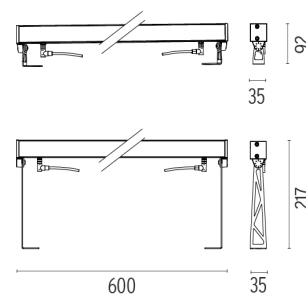

DIMENSIONS