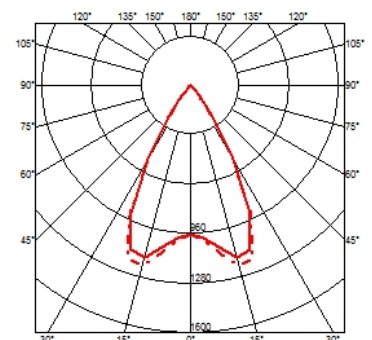

7-12 mm cables

DIMENSIONS

CERTIFICATIONS

Outgraze 35 L 600 mm . Lamps

Power LED

Lamp category:
LED

Socket:
Special base

Lamp type:
Power LED