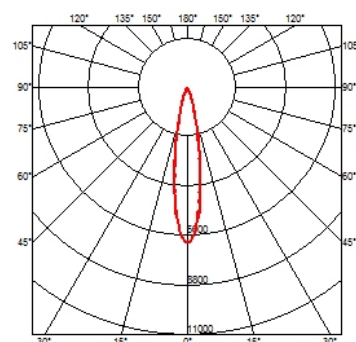

PHYSICAL

| | |
|------------------------|-------|
| IK rating | 05 |
| Aiming | Fixed |
| Weight (kg) | 1,65 |
| Number of heads | 1 |

DIMENSIONS

CERTIFICATIONS

Outgraze 35 L 600 mm

designed by FLOS Outdoor