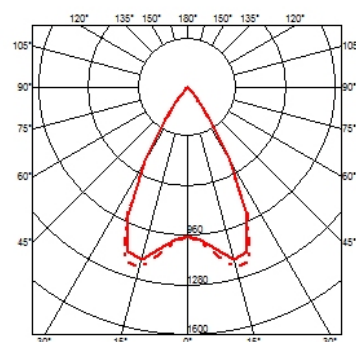

- F4256001 White
- F4256006 Grey
- F4256033 Anthracite
- F4256030 Black
- F4256018 Deep Brown

DIMENSIONS

CERTIFICATIONS

OUTGRAZE 35 L 600 MM

| | |
|--------------------------|--|
| Insulation class | Class III |
| Beam angle | 31° |
| Mounting | Ceiling surface, Wall surface |
| Lamps description | Power Led: 15W - 1300 lm ≠ *FIXT 965 lm - 3000K/CRI 80 - 48V (*FIXT lm = Medium Optic) |
| Environment | Indoor, Outdoor |
| Notes | We recommend using a connection system with a degree of protection greater than or equal to the degree of protection of the luminaire. |