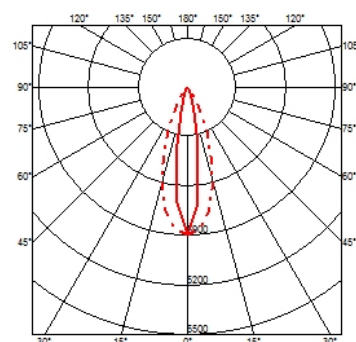

CERTIFICATIONS

Outgraze 35 L 600 mm .Accessories

Structural

- F1204001
- F1204006
- F1204033
- F1204030
- F1204018

One pair of long rods L 200 mm.

- F1203001
- F1203006
- F1203033
- F1203030
- F1203018

One pair of short rods L 80 mm.