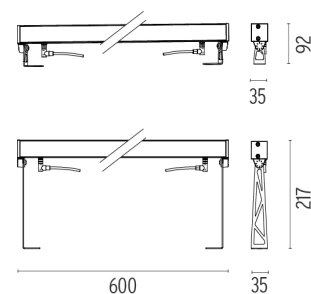

DIMENSIONS