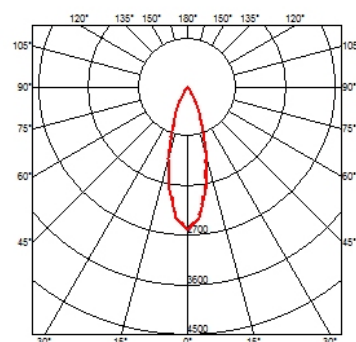

PHYSICAL

| | |
|------------------------|-------|
| IK rating | 05 |
| Aiming | Fixed |
| Weight (kg) | 1,65 |
| Number of heads | 1 |

DIMENSIONS

CERTIFICATIONS

Outgraze 35 L 600 mm designed by FLOS Outdoor