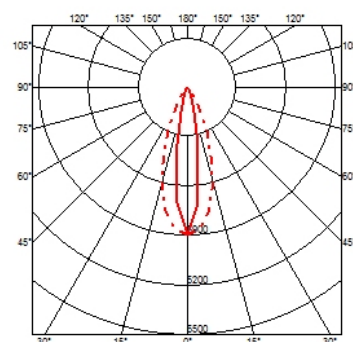

- F4262001 White
- F4262006 Grey
- F4262033 Anthracite
- F4262030 Black
- F4262018 Deep Brown

DIMENSIONS

CERTIFICATIONS

OUTGRAZE 35 L 600 MM

| | |
|--------------------------|--|
| Insulation class | Class III |
| Beam angle | 62° |
| Mounting | Ceiling surface, Wall surface |
| Lamps description | Power Led: 15W - 1300 lm ≠ *FIXT 965 lm - 3000K/CRI 80 - 48V (*FIXT lm = Medium Optic) |
| Environment | Indoor, Outdoor |
| Notes | We recommend using a connection system with a degree of protection greater than or equal to the degree of protection of the luminaire. |