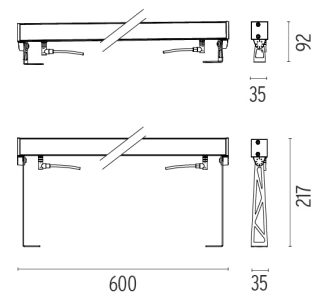

DIMENSIONS