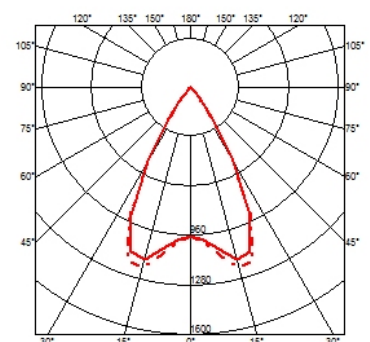

PHYSICAL

| | |
|------------------------|-------|
| IK rating | 05 |
| Aiming | Fixed |
| Weight (kg) | 1,65 |
| Number of heads | 1 |

DIMENSIONS

CERTIFICATIONS

Outgraze 35 L 600 mm

designed by FLOS Outdoor