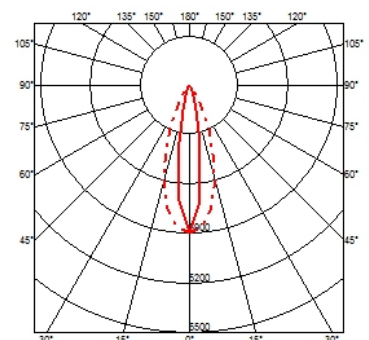

CERTIFICATIONS