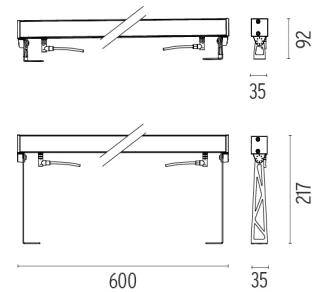

DIMENSIONS