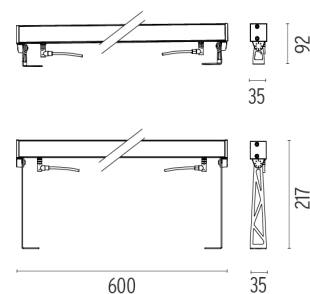

DIMENSIONS