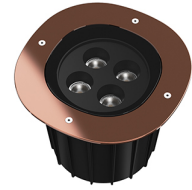

## A-ROUND 240

<b>Insulation class</b>	Class II
<b>Beam angle</b>	10°
<b>Mounting</b>	Ground
<b>Lamps description</b>	Power Led: 21W - 2040 lm - 3000K/CRI 80 - 220-240V
<b>Environment</b>	Outdoor
<b>Notes</b>	We recommend using a connection system with a degree of protection greater than or equal to the degree of protection of the luminaire.

<b>Technical description</b>	External body made of stainless steel AISI 316L treated with the PVD process (Physical Vapour Deposition). Thanks to this innovative treatment, after the polishing or brushing process, according to the finishing choice, the surfaces of A-Round are coated with a thin film of metals such as zirconium and titanium which, combining with the steel at the molecular level, increase the resistance to both mechanical and to atmospheric agents, permitting the execution of elegant and durable finishings. The body of the luminaire is made of die-cast aluminum EN AB-47100 with low copper content, coated with two layers of paint with high resistance to corrosion. High-strength tempered clear glass, screen-printed to reduce glare. Driver for remote installation included, provided with M12 quick connector for watertight coupling. Installation requires a housing for flush mounting, to be ordered separately. It is necessary to provide an adequate level of gravel (> 300 mm) or a drain system to ensure drainage and avoid water stagnation. To ensure the sealing of the cable gland it is necessary to use flexible electric cables suitable for use in outdoor environments.
------------------------------	---