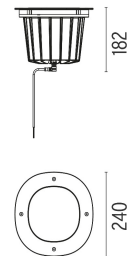

## A-ROUND 240

<b>Insulation class</b>	Class II
<b>Beam angle</b>	10°
<b>Mounting</b>	Ground
<b>Lamps description</b>	Power Led: 21W - 2040 lm - 3000K/CRI 80 - 220-240V
<b>Environment</b>	Outdoor
<b>Notes</b>	We recommend using a connection system with a degree of protection greater than or equal to the degree of protection of the luminaire.

### DIMENSIONS

### PHYSICAL

<b>IK rating</b>	10
<b>Aiming</b>	Adjustable
<b>Diameter (mm)</b>	240
<b>Number of heads</b>	1