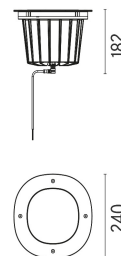

DIMENSIONS