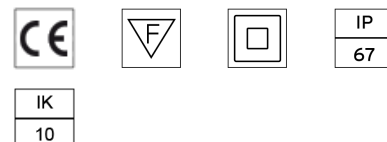

CERTIFICATIONS