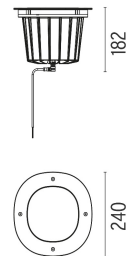

### PHYSICAL

<b>IK rating</b>	10
<b>Aiming</b>	Adjustable
<b>Diameter (mm)</b>	240
<b>Number of heads</b>	1

## DIMENSIONS

### DIMENSIONS