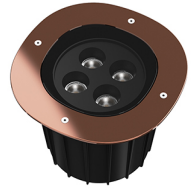

A-Round 240

designed by Piero Lissoni

Ground-recessed luminaire for outdoor use, walkable and trafficable, available in three sizes, with adjustable optics in various configurations. Integrated 220/240V power source. Remote housing required, to be ordered separately. Dimmable version on request.

- F4582015 Polished Copper
- F4582046 Brushed Bronze
- F4582044 Brushed Gold
- F4582056 Shoot peened steel