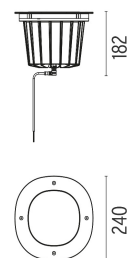

DIMENSIONS