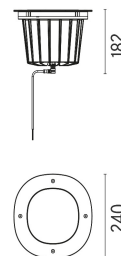

### DIMENSIONS

### PHYSICAL

<b>IK rating</b>	10
<b>Aiming</b>	Adjustable
<b>Diameter (mm)</b>	240
<b>Number of heads</b>	1

## DIMENSIONS