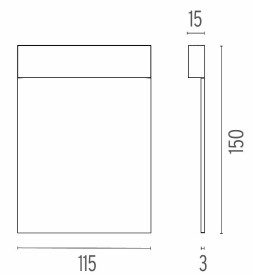

DIMENSIONS

CERTIFICATIONS