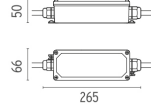

RF25749

**Power supply 24V DC
70W. Non Dimmable**
220-240V IP67 Class II selv.