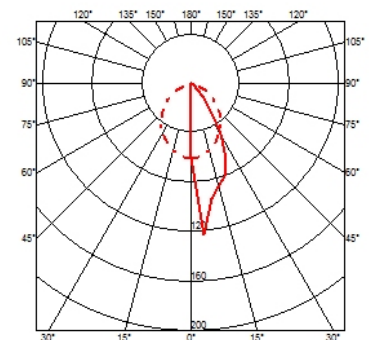

CERTIFICATIONS

Mounting

F5962000

Remote Housing