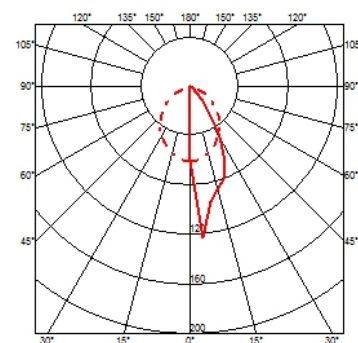

CERTIFICATIONS