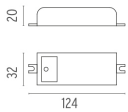

Real Matter .Accessories

Power Supply

RF25747

**Power supply 24V 10W.
Non Dimmable**

110-240V IP20 Class II selv.