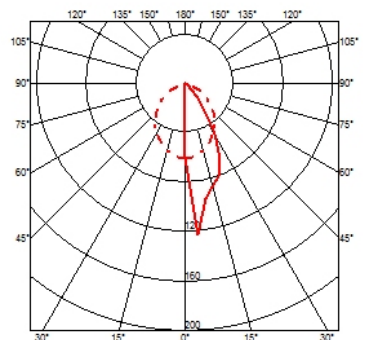

Real Matter .Accessories

Power Supply

RF25747

**Power supply 24V 10W.
Non Dimmable**

110-240V IP20 Class II selv.

RF25750

Power supply 17W

Power supply for remote installation 24V DC 17W / 110-240V (15W | 110V) IP20 Class II selv.

RF25752

Power supply 20W

Power supply for remote installation 24V DC 20W / 220-240V IP67 Class II selv.