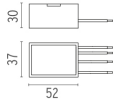

DIMENSIONS