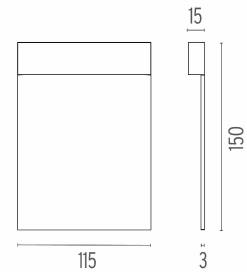

DIMENSIONS