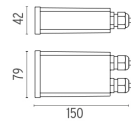

RF25752

Power supply 20W

Power supply for remote installation 24V DC 20W / 220-240V IP67 Class II selv.