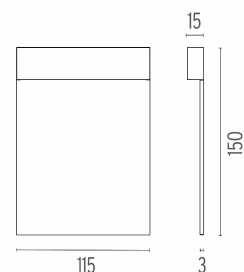

DIMENSIONS