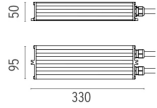

Real Matter .Accessories

RF25755

**Power supply 24V DC
50W. Non Dimmable**
120-240V IP67 Class II selv.