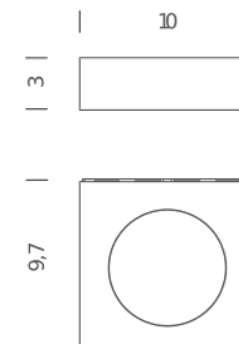

DOUBLE EMISSION

LAMPING

Source	LED board
Total power	2x6W
Emission	up+down
Switching	dimmable TRIAC
Tension	230V
Color temperature	2700K
Luminous flux	2x380lm
Typ cri	85
Energy class	A+
Materials	aluminium
Notes	available also in 120V. Suggested dimmer: TECNEL TE7636 (dimming range: from ~45% to 100%) lamps are sold three by two
Net lamp weight	0,6 kg

Codes

FIM LWW 31
FIM LNW 31
FIM LLW 31
FIM LOW 31
FIM LGW 31
FIM LOS 31

Structure

white
black
polished
gold polished
gold burnished
gold frosted

PACKAGE

Package 01 Dimension: 18x15x14 cm / Gross weight: 1 kg

Certificazioni