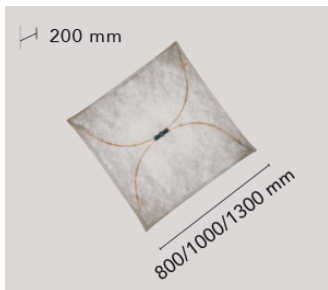

Ariette 2

by Tobia Scarpa , 1973

Item Code

F05000

Mounting

Ceiling and wall

Environment

Indoor

Weight

1kg.

Technical description

Wall or ceiling-mounted lamp providing diffused light. Synthetic fabric diffuser. 30% fiberglass reinforced polyamide ceiling/wall fitting.

Colors

F0500009 - Light Fabric