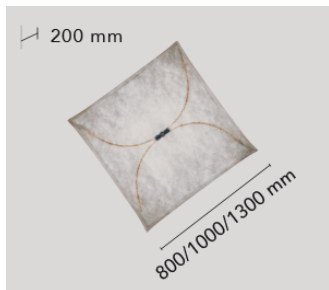

FLOS

Ariette 1

Ariette 1

by Tobia Scarpa , 1973

Item Code	F04000
Mounting	Ceiling and wall
Environment	Indoor
Weight	0.8kg.
Technical description	Wall or ceiling-mounted lamp providing diffused light. Synthetic fabric diffuser. 30% fiberglass reinforced polyamide ceiling/wall fitting.
Colors	 F0400009 - Light Fabric

Ceiling and wall

Environment

Indoor

Weight

1kg.

Technical description

Wall or ceiling-mounted lamp providing diffused light. Synthetic fabric diffuser. 30% fiberglass reinforced polyamide ceiling/wall fitting.