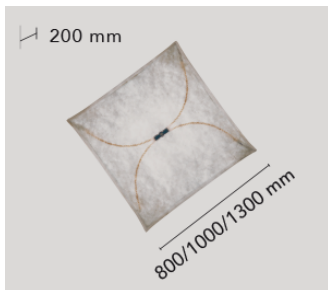

Ariette 3

by Tobia Scarpa , 1973

Item Code

F06000

Mounting

Ceiling and wall

Environment

Indoor

Weight

1.1kg.

Technical description

Wall or ceiling-mounted lamp providing diffused light. Synthetic fabric diffuser. 30% fiberglass reinforced polyamide ceiling/wall fitting.

Colors

F0600009 - Light Fabric