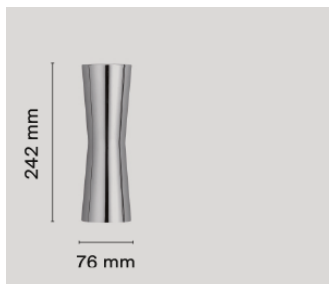

## Clessidra 20°+20°

### Clessidra 20°+20°

by Antonio Citterio , 2011

<b>Item Code</b>	F15830
<b>Mounting</b>	Wall
<b>Environment</b>	Indoor, Outdoor
<b>Finish</b>	White, Chrome, Grey, Deep brown
<b>Weight</b>	1.1kg.

#### Technical description

Diffused direct/indirect-light wall lighting device. Body obtained by means of aluminium pressofusion and diffusers in PMMA. Aluminium wall attachment with cover in PA66. Available in white-painted or chrome-plated for indoor version and dark brown-painted or dark grey-painted for outdoor version.