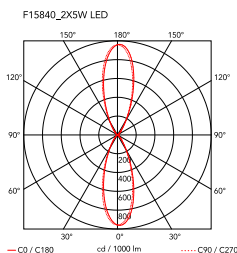

Clessidra 40°+40°

by Antonio Citterio , 2011

Diffused direct/indirect-light wall lighting device. Body obtained by means of aluminium pressofusion and diffusers in PMMA. Aluminium wall attachment with cover in PA66. Available in white-painted or chrome-plated for indoor version and dark brown-painted or dark gray-painted for outdoor version. High-efficiency lenses specially designed for the application, non-replaceable. Wide range (100-240Volt) power pack integrated in the body. Level IP55

Mounting	Wall
Environment	Indoor, Outdoor
Weight	1.1 Kg
Light sources available	2LED, 10W 637lm 3000K CRI80 [i]
Emergency	Without
Voltage	100-240V
Power	10W
Battery	No
Supply included	Yes

Materials Aluminum, PMMA

Colors

- F1584009 - White
- F1584057 - Chrome
- F1584018 - Deep Brown
- F1584006 - Grey