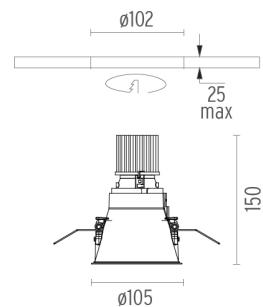

CERTIFICATIONS