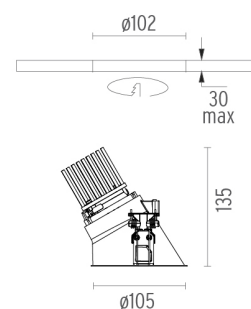

FLOS

EASY KAP Ø105 WALL-WASHER

Number of heads	1
Mounting	Ceiling recessed
Lamps description	LED Array DC 500 mA 9,2W 810 lm 3000K CRI 90
Luminaire luminous flux	Extreme Cut-off. See reference number
Environment	Indoor

OPTICAL

Aiming	Fixed
Light distribution symmetry	Asymmetric
Beam angle	50°

ELECTRICAL

Transformer availability	Separate item
Transformer mounting	Remote
Transformer type	Electronic, Electronic dimmable, Electronic dimmable 1-10V, Electronic dimmable DALI
Emergency	Without
Insulation class	Class II

PHYSICAL

Cutout diameter (mm)	102
Diameter (mm)	105
Recessed depth (mm)	135
Construction material	Die-cast aluminum
Weight (kg)	0,50

Recessed luminaire with LED light source. Power supply not included. Installation frame not necessary.

● 03.4463.GLC - 450lm	Gold
● 03.4463.B1C - 383lm	White
● 03.4463.BUC - 375lm	Blue
● 03.4463.74C - 371lm	Black
● 03.4463.CUC - 433lm	Copper

CERTIFICATIONS