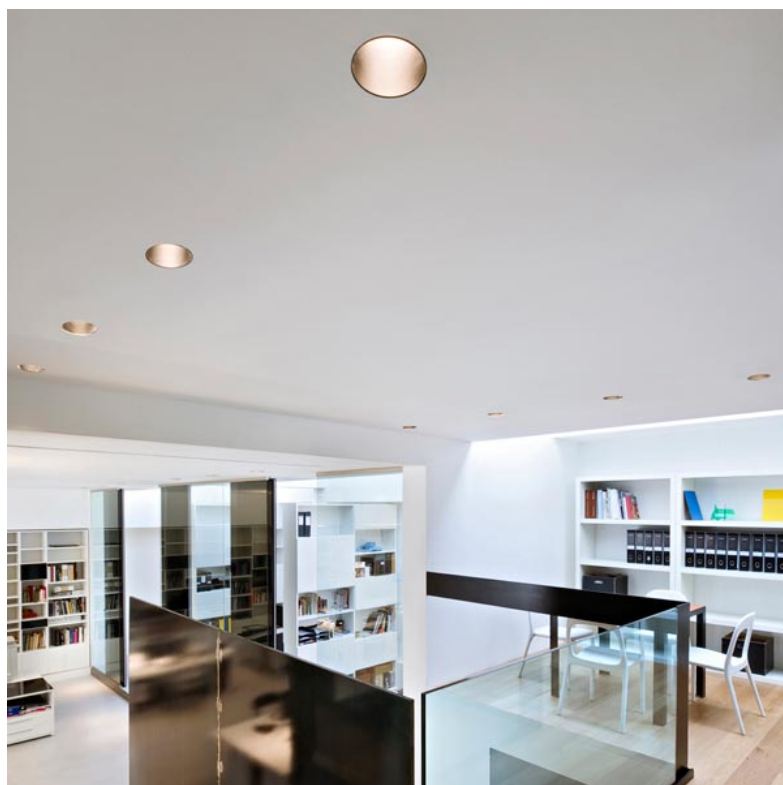

CERTIFICATIONS