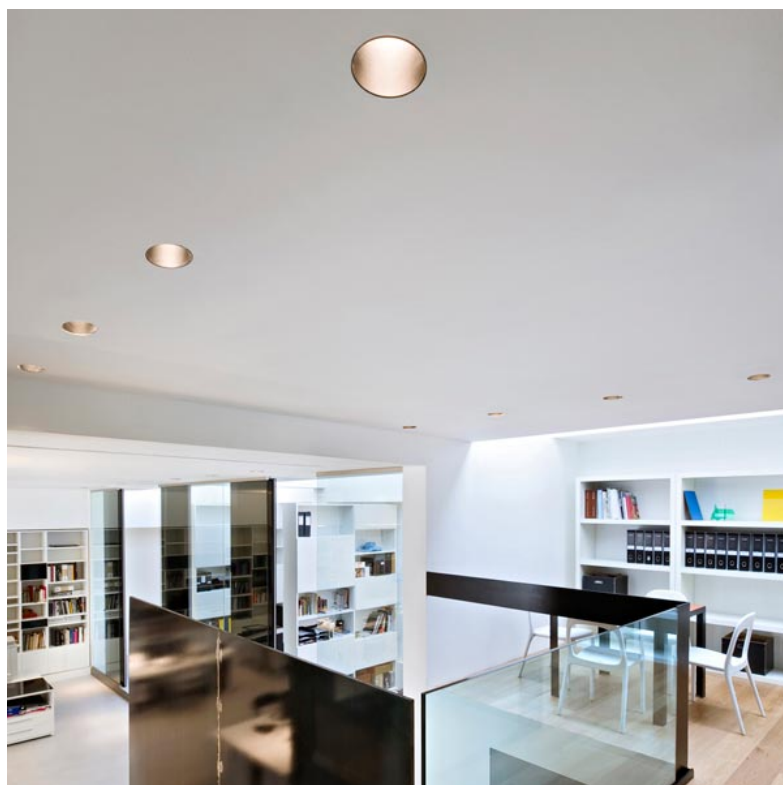

OPTICAL

Aiming	Fixed
Light distribution symmetry	Symmetric
Beam angle	40°

ELECTRICAL

Transformer availability	Separate item
Transformer mounting	Remote
Transformer type	Electronic, Electronic dimmable, Electronic dimmable I-10V, Electronic dimmable DALI
Emergency	Without
Insulation class	Class III

PHYSICAL

Cutout diameter (mm)	102
Diameter (mm)	105
Recessed depth (mm)	150
Construction material	Die-cast aluminum
Weight (kg)	0,40

Easy Kap Ø105 Fixed
designed by FLOS Architectural

Recessed luminaire with LED light source. Power supply not included. Installation frame not necessary.