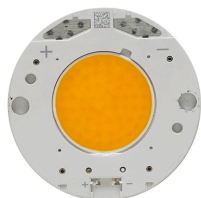

- 03.4462.GLC - 377lm Gold
- 03.4462.BIC - 407lm White
- 03.4462.BUC - 282lm Blue
- 03.4462.74C - 285lm Black
- 03.4462.CUC - 389lm Copper

CERTIFICATIONS

FLOS

Easy Kap Ø105 Fixed . Lamps

LED Array

Lamp category:
LED

Socket:
Special base

Lamp type:
LED Array

Easy Kap Ø105 Fixed designed by FLOS Architectural

Recessed luminaire with LED light source. Power supply not included. Installation frame not necessary.

- 03.4462.GLC - 377lm Gold
- 03.4462.BIC - 407lm White
- 03.4462.BUC - 282lm Blue
- 03.4462.74C - 285lm Black
- 03.4462.CUC - 389lm Copper