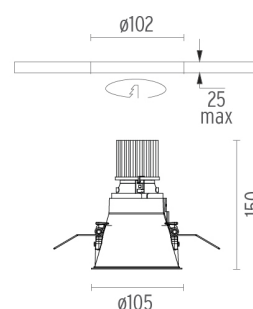

CERTIFICATIONS