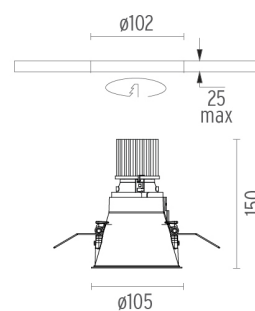

CERTIFICATIONS