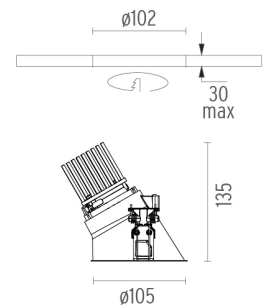

CERTIFICATIONS