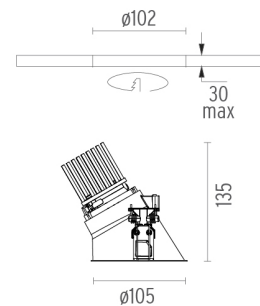

CERTIFICATIONS