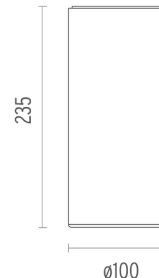

## KAP SURFACE CEILING Ø100

<b>Number of heads</b>	1
<b>Mounting</b>	Ceiling surface
<b>Lamps description</b>	Power LED 9W 850 lm 3000K CRI 80
<b>Luminaire luminous flux</b>	Extreme Cut-off. See reference number
<b>Voltage (V)</b>	110/240
<b>Environment</b>	Indoor

### OPTICAL

<b>Reflector finish</b>	White
<b>Aiming</b>	Fixed
<b>Light distribution symmetry</b>	Symmetric
<b>Beam angle</b>	33°

### PHYSICAL

<b>Diameter (mm)</b>	100
<b>Height (mm)</b>	235
<b>Construction material</b>	Extruded aluminum
<b>Weight (kg)</b>	0,85