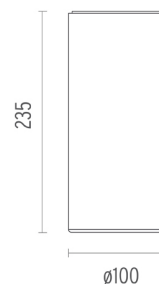

Kap Surface Ceiling Ø100 designed by FLOS Architectural

Luminaire for mounting in ceiling with LED light source. non-regulable
110/240V, 50-60hz power supply
integrated in luminaire body.

	03.4520.11A - 378lm	White / White
	03.4520.ASA - 378lm	Brushed Aluminium / White
	03.4520.ANA - 378lm	Black / White
	03.4520.B3A - 378lm	Brown / White