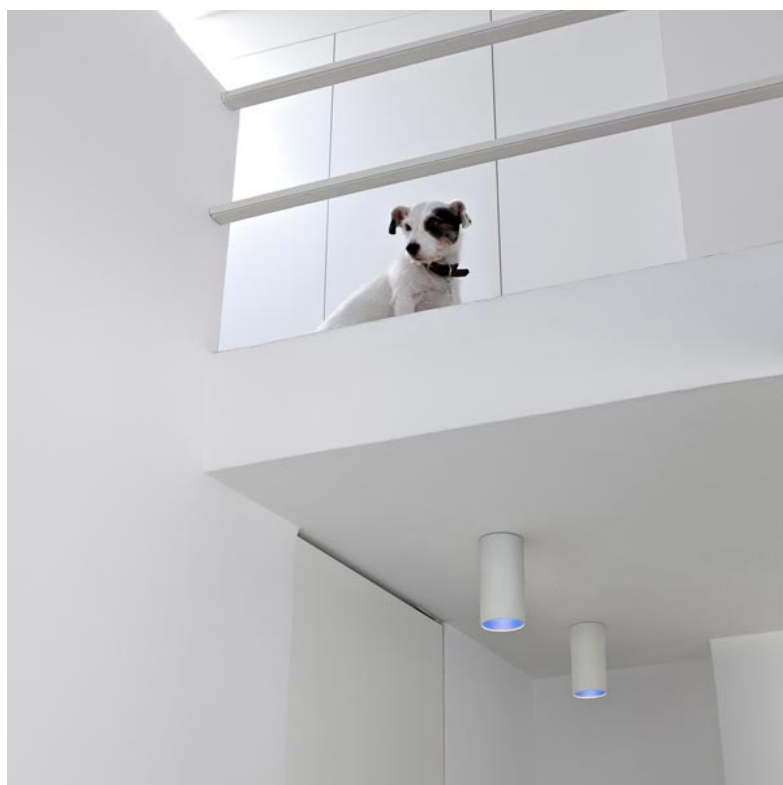

FLOS

KAP SURFACE CEILING Ø100

Number of heads	1
Mounting	Ceiling surface
Lamps description	Power LED 9W 850 lm 3000K CRI 80
Luminaire luminous flux	Extreme Cut-off. See reference number
Voltage (V)	110/240
Environment	Indoor

OPTICAL

Reflector finish	White
Aiming	Fixed
Light distribution symmetry	Symmetric
Beam angle	33°

Kap Surface Ceiling Ø100 designed by FLOS Architectural

Luminaire for mounting in ceiling with LED light source. non-regulable 110/240V, 50-60hz power supply integrated in luminaire body.

ELECTRICAL

Number of ballast	1
Transformer availability	Included
Transformer mounting	Integral
Transformer type	Electronic
Emergency	Without
Insulation class	Class I

	03.4520.11A - 378lm	White / White
	03.4520.ASA - 378lm	Brushed Aluminium / White
	03.4520.ANA - 378lm	Black / White
	03.4520.B3A - 378lm	Brown / White

PHYSICAL

Diameter (mm)	100
Height (mm)	235
Construction material	Extruded aluminum
Weight (kg)	0,85

CERTIFICATIONS