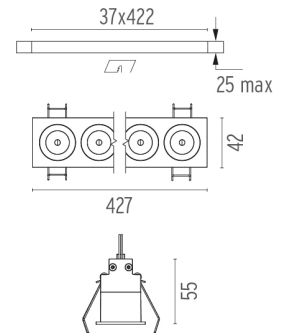

FLOS

Light Shadow Fixed Trim Dali Version 12 Spots Optic Flood . Lamps

Power LED

Lamp category:
LED

Socket:
Special base

Lamp type:
Power LED

Light Shadow Fixed Trim Dali Version 12 Spots Optic Flood

designed by FLOS Architectural

Recessed integrated luminaire with 12 LED lighting spots. Remote power supply included.

- 03.9175.40.DA - 2523lm White / White
- 03.9175.14.DA - 2523lm Black / White
- 03.9177.40.DA - 2580lm White / Chrome
- 03.9177.14.DA - 2580lm Black / Chrome
- 03.9178.40.DA - 2500lm White / Matt Gold
- 03.9178.14.DA - 2500lm Black / Matt Gold
- 03.9176.40.DA - 2451lm White / Black
- 03.9176.14.DA - 2451lm Black / Black

CERTIFICATIONS