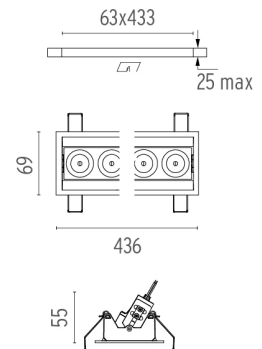

FLOS

Light Shadow Adjustable Trim Dali Version 12 Spots Optic Flood . Lamps

Power LED

Lamp category:
LED

Socket:
Special base

Lamp type:
Power LED

Light Shadow Adjustable Trim Dali Version 12 Spots Optic Flood

designed by FLOS Architectural

Recessed integrated luminaire with 12 LED lighting spots. Remote power supply included.

- 03.9375.40.DA - 2523lm White / White
- 03.9375.14.DA - 2523lm Black / White
- 03.9377.40.DA - 2580lm White / Chrome
- 03.9377.14.DA - 2580lm Black / Chrome
- 03.9378.40.DA - 2500lm White / Matt Gold
- 03.9378.14.DA - 2500lm Black / Matt Gold
- 03.9376.40.DA - 2451lm White / Black
- 03.9376.14.DA - 2451lm Black / Black

CERTIFICATIONS

			GWT 850°
			IP 44