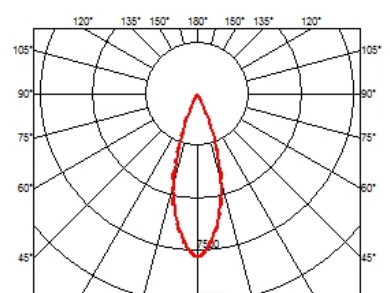

CERTIFICATIONS