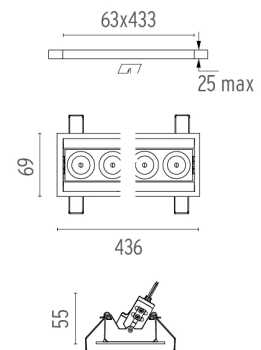

FLOS

LIGHT SHADOW ADJUSTABLE TRIM DALI VERSION 12 SPOTS OPTIC FLOOD

Mounting	Ceiling recessed
Lamps description	Power LED 32,4W 3360 lm 3000K CRI 90
Luminaire luminous flux	Extreme Cut-off. See reference number
Environment	Indoor
Notes	Pre-installation frame not required.

OPTICAL

Aiming	Adjustable
Light distribution symmetry	Symmetric
Beam angle	33° Flood

ELECTRICAL

Transformer availability	Included
Transformer mounting	Remote
Transformer type	Electronic dimmable DALI
Emergency	Without
Insulation class	Class II

PHYSICAL

Recessed depth (mm)	75
Weight (kg)	0,66

Recessed integrated luminaire with 12 LED lighting spots. Remote power supply included.

- 03.9375.40.DA - 2523lm White / White
- 03.9375.14.DA - 2523lm Black / White
- 03.9377.40.DA - 2580lm White / Chrome
- 03.9377.14.DA - 2580lm Black / Chrome
- 03.9378.40.DA - 2500lm White / Matt Gold
- 03.9378.14.DA - 2500lm Black / Matt Gold
- 03.9376.40.DA - 245lm White / Black
- 03.9376.14.DA - 245lm Black / Black

CERTIFICATIONS