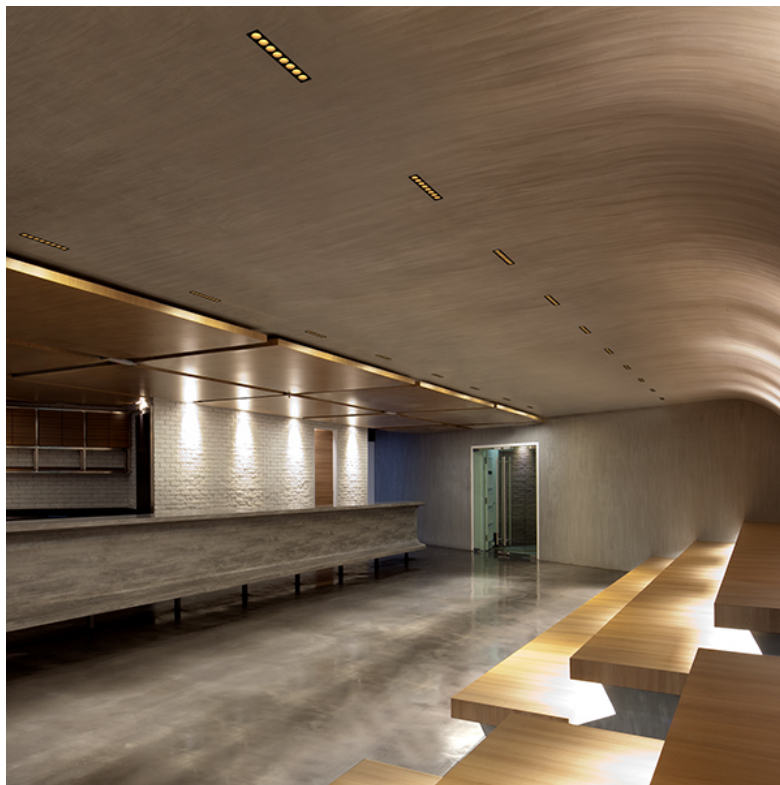

CERTIFICATIONS