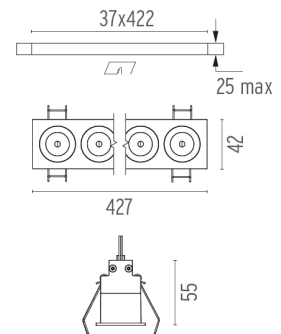

FLOS

LIGHT SHADOW FIXED TRIM DALI VERSION 12 SPOTS OPTIC FLOOD

Mounting	Ceiling recessed
Lamps description	Power LED 32,4W 3360 lm 3000K CRI 90
Luminaire luminous flux	Extreme Cut-off. See reference number
Environment	Indoor
Notes	Pre-installation frame not required.

OPTICAL

Aiming	Fixed
Light distribution symmetry	Symmetric
Beam angle	33° Flood

ELECTRICAL

Transformer availability	Included
Transformer mounting	Remote
Transformer type	Electronic dimmable DALI
Emergency	Without
Insulation class	Class II

PHYSICAL

Length (mm)	427
Recessed depth (mm)	75
Weight (kg)	0,66

Recessed integrated luminaire with 12 LED lighting spots. Remote power supply included.

- 03.9175.40.DA - 2523lm White / White
- 03.9175.14.DA - 2523lm Black / White
- 03.9177.40.DA - 2580lm White / Chrome
- 03.9177.14.DA - 2580lm Black / Chrome
- 03.9178.40.DA - 2500lm White / Matt Gold
- 03.9178.14.DA - 2500lm Black / Matt Gold
- 03.9176.40.DA - 2451lm White / Black
- 03.9176.14.DA - 2451lm Black / Black

CERTIFICATIONS