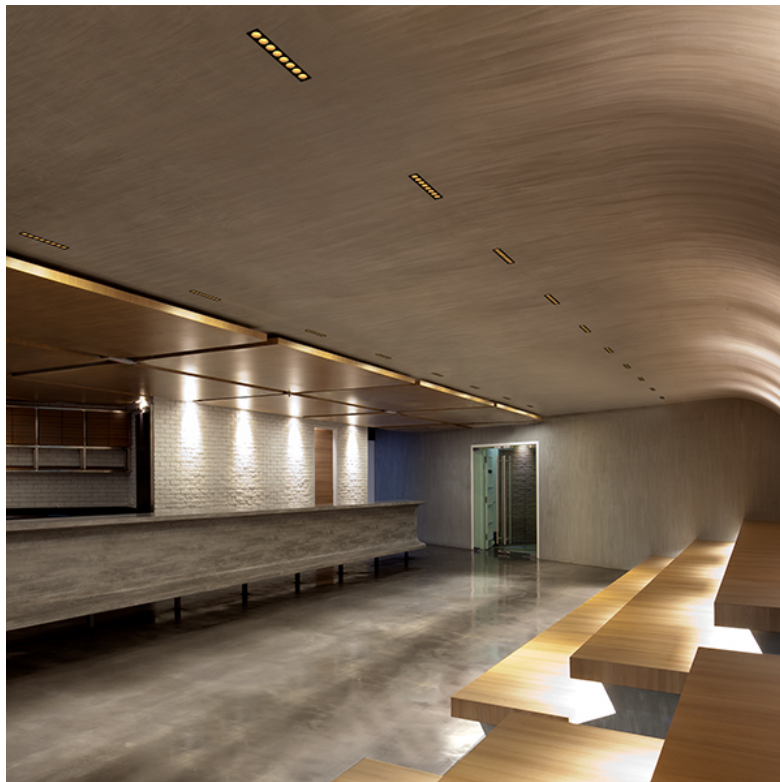

CERTIFICATIONS