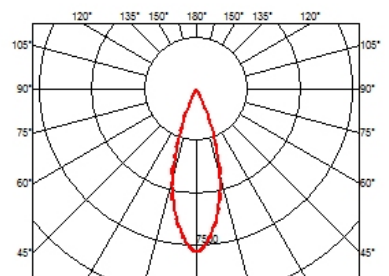

CERTIFICATIONS