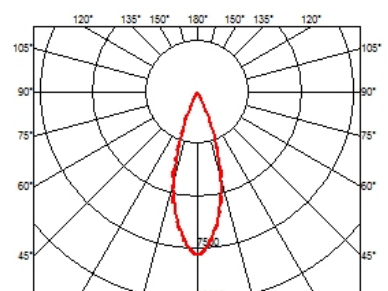

CERTIFICATIONS