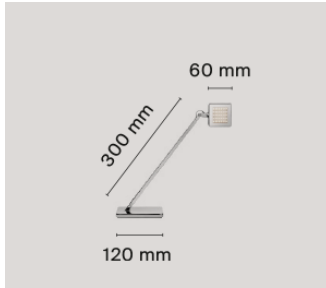

FLOS

Mini Kelvin LED

Mini Kelvin LED

by Antonio Citterio , 2011

Item Code F41800

Mounting Table

Environment Indoor

Finish Chrome

Weight 0.8kg.

Technical description Table lamp providing direct light. Head in pressofused aluminium, diffuser in photo-engraved methacrylate with aluminate surround. Power pack

on plug, base in pressofused zamak. Directionable head. ON/OFF switch with Soft Touch technology and light flow adjustment to 2 intensities (100% – 50% – 0%). Power pack on plug with interchangeable plugs.