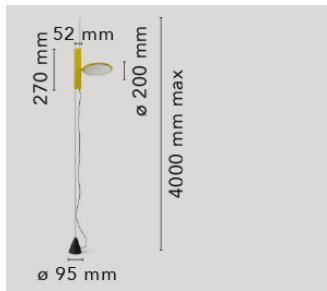

FLOS

OK

OK

by Konstantin Grcic , 2014

Item Code	F46400
Mounting	Pendant
Environment	Indoor
Finish	White, Chrome, Yellow, Black
Weight	2.9kg.

Technical description

Lamp providing direct light. Head in gloss varnished or chromed die-cast aluminium. Body in injection-stamped PA66+30%FV with cover in gloss varnished

or chromed die-cast aluminium. Directionable head. The light fitting can be moved vertically by running the internal structure of the body on a steel cable tensioned between the ceiling and the floor (useful length 4000mm). Dimmable switch with Soft Touch technology. Adaptor on plug connector with interchangeable plugs.

Physical

Cord Length (Mm)	4000 max
Construction Material	Aluminum, Polyamide, Steel
Weight (Kg)	2.9

Certificate