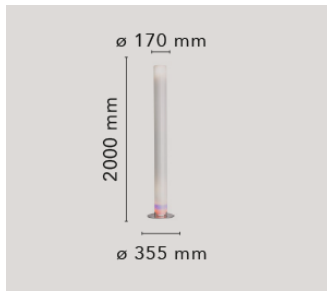

### Stylos

by Achille Castiglioni , 1984

**Item Code** F63100

**Mounting** Floor

**Environment** Indoor

**Finish** Silver

**Weight** 9.6kg.

**Technical description** Floor lamp providing indirect and diffused light. Silver powder-coated steel base. Opaline extruded polymethylmethacrylate (PMMA) diffuser column.