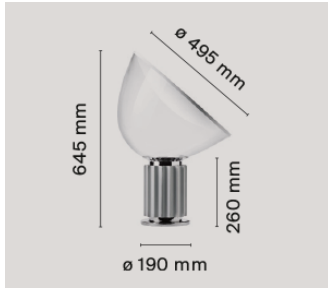

**Technical description** Table lamp providing indirect and reflected light. Reflector in painted aluminium, gloss white on the outside and matt white on the inside.. Directionable

diffuser in transparent mouth-blown glass. Body in matt black. silver anodized or bronze anodized aluminium. Base in nickel-plated metal. Electric cable of useful length 220 cm, with dimmer switch for ON/OFF and adjustment of the light flow between 10-100%. Plug-in power supply with interchangeable plugs.

## Physical

**Cord Length (Mm)** 2200

**Construction Material** Aluminum, Glass

**Weight (Kg)** 15,3

**Technical description** Table lamp providing indirect and reflected light. Reflector in painted aluminium, gloss white on the outside and matt white on the inside.

Directionable diffuser in transparent PMMA. Body in matt black or naturally anodized extruded aluminium. Base in nickel-plated metal. Electric cable of useful length 220 cm, with dimmer switch for ON/OFF and adjustment of the light flow between 10-100%. Plug-in power supply with interchangeable plugs.