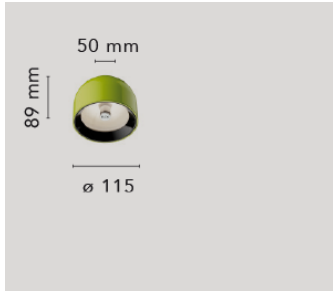

FLOS

Wan Ceiling/Wa

Wan Ceiling/Wall

by Johanna Grawunder , 2005

Item Code	F95500
Mounting	Ceiling and wall
Environment	Indoor
Finish	Chrome, Light green, Shiny black, Shiny white
Weight	0.4kg.

Technical description

Wall or ceiling fixture providing direct lighting. Aluminum body, available in chrome, shiny white, enameled green, and shiny black finishes. Low glare shield. Provided by two different ring due to block the safety tempered glass, in black and green.

Colors

-  f9550039 - Green
-  F9550030 - Black
-  F9550050 - Aluminum
-  F9550009 - White

Light source

1 x HSGS 33W G9

Electrical

Emergency	Without
Voltage	220/240
Battery	No
Supply included	Yes

Physical

Construction Material	Aluminum, Glass
Weight (Kg)	0.4