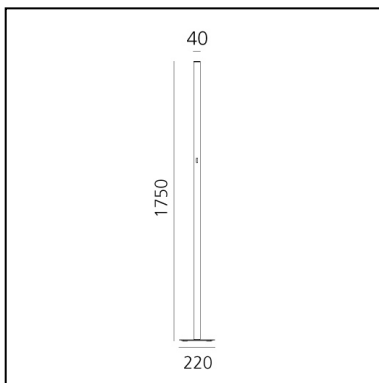

LUMINAIRE

- Watt: **23W**
- Spannung (V): **220-240V**
- Lichtstrom (lm): **1528lm**
- CCT: **3000K**
- Efficiency: **70%**
- Efficacy: **66.41lm/W**
- CRI: **90**
- Dimmer Typology: **Microswitch Dimmer**

Anmerkungen

BESCHREIBUNG

With simple geometry, stripped of all formal digressions and reduced to its basics, Ilio draws attention through saturated colour. A mono-material aluminium cylinder supports a LED optical engine on the top, which produces high-efficiency diffused indirect light emissions. With a flow of 2500 lumen, it ensures the general lighting of a room. With light regulator configured to controlled socket, dimmer microswitch.

ARTIKELNUMMER: 1645090APP

FUNKTIONEN

- Artikelnummer: **1645090APP**
- Farbe: **White**
- Installation: **Stehleuchte**
- Material: **Aluminium, steel**
- Serie: **Design Collection**
- design: **Ernesto Gismondi**

DIMENSION

- Höhe: **cm 175**
- Breite: **cm 4**
- Länge Fuß: **cm 20**
- Breite Fuß: **cm 20**
- Widerstand: **N.D.**
- Glühdrahttest: **750°**