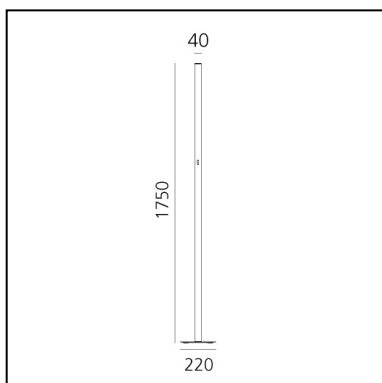

LUMINAIRE

- Watt: **23W**
- Spannung (V): **220-240V**
- Lichtstrom (lm): **1528lm**
- CCT: **3000K**
- Efficiency: **70%**
- Efficacy: **66.41lm/W**
- CRI: **90**
- Dimmer Typology: **Microswitch Dimmer**

Anmerkungen

BESCHREIBUNG

With simple geometry, stripped of all formal digressions and reduced to its basics, Ilio draws attention through saturated colour. A mono-material aluminium cylinder supports a LED optical engine on the top, which produces high-efficiency diffused indirect light emissions. With a flow of 2500 lumen, it ensures the general lighting of a room. With light regulator configured to controlled socket, dimmer microswitch.

ARTIKELNUMMER: 1645080APP

FUNKTIONEN

- Artikelnummer: **1645080APP**
- Farbe: **Matte Black**
- Installation: **Stehleuchte**
- Material: **Aluminium, steel**
- Serie: **Design Collection**
- design: **Ernesto Gismondi**

DIMENSION

- Höhe: **cm 175**
- Breite: **cm 4**
- Länge Fuß: **cm 20**
- Breite Fuß: **cm 20**
- Widerstand: **N.D.**
- Glühdrahttest: **750°**