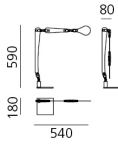

Ina

Ina is a desktop light that can hold infinite positions. This is the reason why It satisfies the continuously changing functional and emotional needs of illumination in both home and work places. It is designed to light a work surface correctly. It can also create infinite settings and luminous atmospheres because the user can interpret the light in different ways. The lamp can hold different positions and orientations giving therefore great freedom of choice in monitoring the light. The intensity and wideness of the lit area are determined by the movement of the arm on three articulated joints that basically allows a 360° movement in all directions. This is possible also due to the extreme lightness of the structure and its circuits that feed the 84 LEDs. This translates into an absolutely flat (3mm thick) iconic shape. Its aesthetic is due to technical, constructive, electrical and structural reasons. Thus, the object is very simple but highly technological.

Black ● White ○

Watt	Länge	Lichtstrom (lm)	CCT	Color	Code	Produktname
11W	54 cm	303lm	3000K	●	DD0007A09	Ina - Black
				○	DD0007A10	Ina - White

Designer

› Carlotta de Bevilacqua