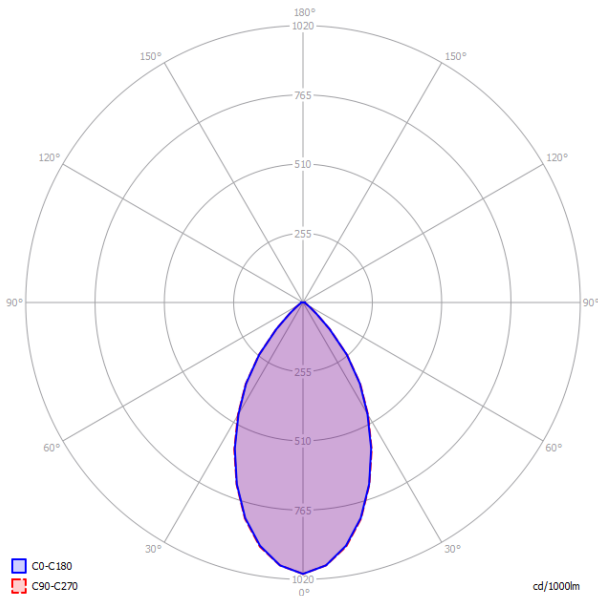

Energy Saving

Dim Triac

Polardiagramm

Bugia Single

- LED
- 3000 K
 - 3 × 15W | 3825 lm
 - 220-240V
 - CRI 90
 - MacAdam 3-Step

LED and driver included

- LED
- 2700 K
 - 3 × 15W | 3600 lm
 - 220-240V
 - CRI 90
 - MacAdam 3-Step