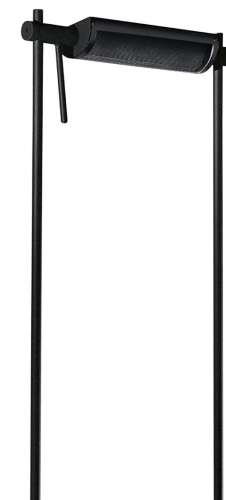

LOGO FLOOR

Mario Barbaglia

Leuchtenfamilie bestehend aus Steh-, Wand- und Deckenleuchten in LED oder Halogen mit verstellbarem Kopf in Aluminium und ABS. Der Reflektor der LED-Version ist aus schwarz lackiertem gelöchertem Aluminium. Lieferbar in schwarz. Verstellbare diffuse Lichtstreuung. Dimmbar.

HALO

LAMPING

| | |
|-----------------|---|
| Source | R7s (114mm) |
| Total power | 250W |
| Emission | orientable, 140° |
| Switching | dimmable |
| Tension | 230V |
| Materials | metal + plastic |
| Notes | orientable 140°, dimmer on cable, cable length 2,3m |
| Net lamp weight | 8,7 kg |

Codes

LOG KNN 25

Structure/Diffuser

black/black

PACKAGE

Package 01

Dimension: 25x40x8 cm / Gross weight: 7 kg

Package 02

Dimension: 31x17x198 cm / Gross weight: 4,7 kg

Certificazioni

LED

LAMPING

| | |
|-------------------|---|
| Source | LED board |
| Total power | 16W |
| Emission | orientable, 140° |
| Switching | dimmable |
| Tension | 230V |
| Color temperature | 2700K |
| Luminous flux | 1380lm (source luminous flux) |
| Typ cri | 85 |
| Energy class | A+ |
| Materials | metal + plastic |
| Notes | orientable 140°, dimmer on cable, cable length 3m |
| Net lamp weight | 7,3 kg |