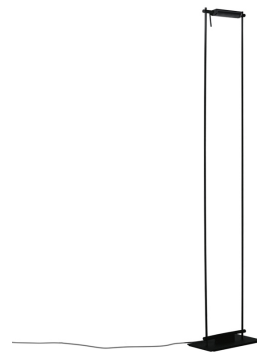

LOGO FLOOR

Mario Barbaglia

Leuchtenfamilie bestehend aus Steh-, Wand- und Deckenleuchten in LED oder Halogen mit verstellbarem Kopf in Aluminium und ABS. Der Reflektor der LED-Version ist aus schwarz lackiertem gelöchertem Aluminium. Lieferbar in schwarz. Verstellbare diffuse Lichtstreuung. Dimmbar.

HALO

LAMPING

| | |
|-----------------|---|
| Source | R7s (114mm) |
| Total power | 250W |
| Emission | orientable, 140° |
| Switching | dimmable |
| Tension | 230V |
| Materials | metal + plastic |
| Notes | orientable 140°, dimmer on cable, cable length 2,3m |
| Net lamp weight | 8,7 kg |

Codes

LOG KNN 25

Structure/Diffuser

black/black

PACKAGE

Package 01

Dimension: 25x40x8 cm / Gross weight: 7 kg

Package 02

Dimension: 31x17x198 cm / Gross weight: 4,7 kg

Certificazioni

LED

LAMPING

| | |
|-------------------|---|
| Source | LED board |
| Total power | 16W |
| Emission | orientable, 140° |
| Switching | dimmable |
| Tension | 230V |
| Color temperature | 2700K |
| Luminous flux | 1380lm (source luminous flux) |
| Typ cri | 85 |
| Energy class | A+ |
| Materials | metal + plastic |
| Notes | orientable 140°, dimmer on cable, cable length 3m |
| Net lamp weight | 7,3 kg |