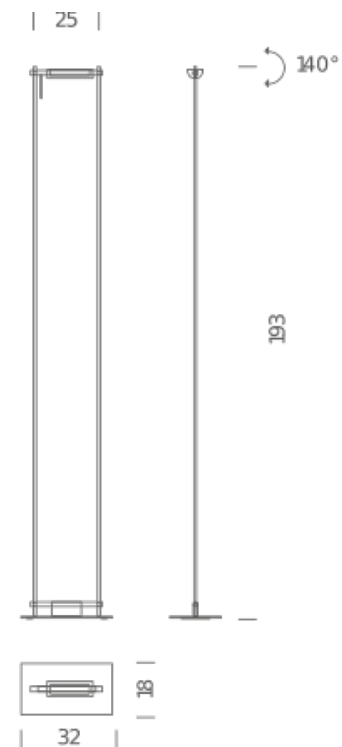

HALO

LAMPING

| | |
|-----------------|---|
| Source | R7s (114mm) |
| Total power | 250W |
| Emission | orientable, 140° |
| Switching | dimmable |
| Tension | 230V |
| Materials | metal + plastic |
| Notes | orientable 140°, dimmer on cable, cable length 2,3m |
| Net lamp weight | 8,7 kg |

Codes

LOG KNN 25

Structure/Diffuser

black/black

PACKAGE

Package 01

Dimension: 25x40x8 cm / Gross weight: 7 kg

Package 02

Dimension: 31x17x198 cm / Gross weight: 4,7 kg

Certificazioni

LED

LAMPING

| | |
|-------------------|---|
| Source | LED board |
| Total power | 16W |
| Emission | orientable, 140° |
| Switching | dimmable |
| Tension | 230V |
| Color temperature | 2700K |
| Luminous flux | 1380lm (source luminous flux) |
| Typ cri | 85 |
| Energy class | A+ |
| Materials | metal + plastic |
| Notes | orientable 140°, dimmer on cable, cable length 3m |
| Net lamp weight | 7,3 kg |

Dimension: 31x17x198 cm / Gross weight: 3,2 kg

Certificazioni