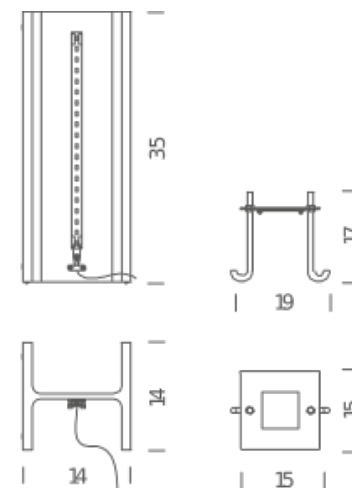

LED INDOOR

LAMPING

Source	linear LED
Total power	10W
Emission	direct/indirect
Switching	dimmable, TRIAC
Tension	220V
Color temperature	2700K
Luminous flux	550lm
Typ cri	83
Energy class	A+
Materials	steel
Notes	cable length 2,7m, dimmer on cable, also available in 120V
Net lamp weight	12 kg

Codes

RIC LMM 21

Structure

raw metal

PACKAGE

Package 01

Dimension: 20x20x41 cm / Gross weight: 13,5 kg

Certificazioni

LED OUTDOOR IP 44

LAMPING

Source	linear LED
Total power	10W
Emission	direct/indirect
Switching	dimnable, TRIAC
Tension	220V
Color temperature	2700K
Luminous flux	550lm
Typ cri	85
Energy class	A+
Ip class	44
Materials	steel
Notes	cable length 3m, body and cable IP65 rated, also available in 120V, marine version available on request
Net lamp weight	12 kg

Codes

RIC LME 21

Structure

raw metal

PACKAGE

Package 01 Dimension: 20x20x41 cm / Gross weight: 13,5 kg

Certificazioni