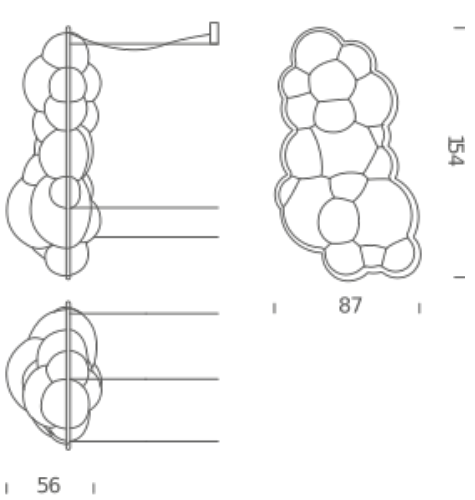

LED

LAMPING

Source	Linear LED
Total power	132W
Emission	diffused
Switching	dimmable, 1-10V
Tension	110/240V
Color temperature	2700K
Luminous flux	12000lm (source luminous flux)
Typ cri	85
Energy class	A+
Materials	polyethylene
Notes	cable length 3m, also available in 120V; DALI version on request
Net lamp weight	11 kg

Codes
NUV LWW 51

Structure
white

PACKAGE
Package 01

Dimension: 94x167x69 cm / Gross weight: 19 kg

Certificazioni

NUVOLA PENDANT MINOR

Mario Bellini

Pendel-, Wand- und Deckenleuchte. Der Körper ist aus opalweißem pressgeformtem Natur-Polyethylen hergestellt. Diffuse behagliche Lichtstreuung. Die Pendelleuchte ist in zwei Versionen lieferbar:

NEMO

www.nemolighting.com

NUVOLA PENDANT MINOR - 1 / 2

LED

LAMPING

Source	Linear LED
Total power	90W
Emission	diffused
Switching	dimmable 1-10V
Tension	110/240V
Color temperature	2700K
Luminous flux	8000lm
Typ cri	85
Energy class	A+
Materials	PMMA
Notes	DALI version on request, cable length 3m
Net lamp weight	9 kg

Codes
NUM LWW 51

PACKAGE
Package 01

Dimension: 110x66x51 cm / Gross weight: 11 kg

Certificazioni

NEMO

www.nemolighting.com

NUVOLA PENDANT MINOR - 2 / 2