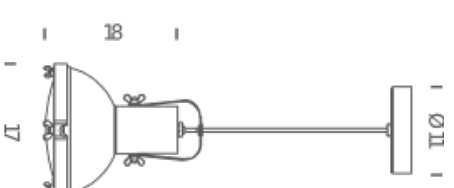

NEMO

www.nemolighting.com

PROJECTEUR 165 PENDANT - 1 / 2

LED/FLUO

LAMPING

Source	E27
Total power	23W
Emission	direct, spot
Switching	dimmable, according to bulb
Tension	230V
Materials	aluminium
Notes	orientable, cable length 2,1m, max bulb H 11cm
Net lamp weight	0,8 kg

Codes

PRP FDW 51
PRP FWS 51
PRP FMW 51

Structure/Diffuser
night blue/sanded
white sand/sanded
moka/sanded

PACKAGE

Package 01

Dimension: 26x26x26 cm / Gross weight: 1,2 kg

Certificazioni

PROJECTEUR 365 PENDANT

LED/HALO/FLUO IP30

LAMPING

Source	E27
Total power	150W
Emission	direct, spot
Switching	dimmable, according to bulb
Tension	230V
Ip class	30
Materials	aluminium
Notes	cable length 3m, orientable
Net lamp weight	5,5 kg