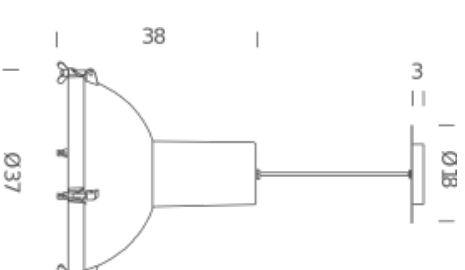

LED/HALO/FLUO IP30

LAMPING

Source	E27
Total power	150W
Emission	direct, spot
Switching	dimmable, according to bulb
Tension	230V
Ip class	30
Materials	aluminium
Notes	cable length 3m, orientable
Net lamp weight	5,5 kg

Codes

PRJ EDW 51
PRJ EMS 51
PRJ EMS 51

Structure/Diffuser
night blue/sanded
white sand/sanded
moka/sanded

PACKAGE

Package 01

Dimension : 50x50x50 cm / Gross weight: 7 kg

Certificazioni

CE ENEC IP30

LED/HALO/FLUO IP54

LAMPING

Source	E27
Total power	60W
Emission	direct, spot
Switching	dimmable, according to bulb
Tension	230V
Ip class	54
Materials	aluminium
Notes	cable length 3m, orientable

Codes

PRJ EDW 5E
PRJ EWS 5E
PRJ EMS 5E

Structure/Diffuser

night blue/sanded
white sand/sanded
moka/sanded

PACKAGE

Package 01

Dimension: 50x50x50 cm / Gross weight: 7 kg

Certificazioni

CE ENEC IP54