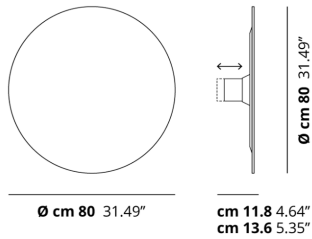

CERTIFICATION

PHOTOMETRIC CURVE

None

FRAME	DIFFUSOR	LED COLOUR	CODE
Matte White 9016	Renoir by Infinity	2700K	167003
Matte White 9016	Renoir by Infinity	3000K	167004