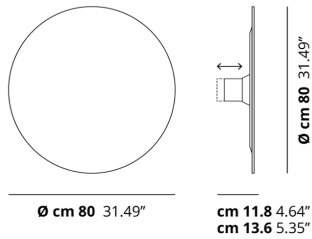

BULB

LED 3000K 4 x 17W | 7200 lm

LED 2700K 4 x 17W | 6800 lm

SPECIFICATION SHEET

CERTIFICATION

PHOTOMETRIC CURVE

None

FRAME	DIFFUSOR	LED COLOUR	CODE
Matte White 9016	Matte White 9016	2700K	167013
Matte White 9016	Matte White 9016	3000K	167014