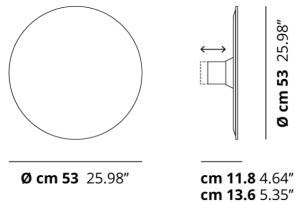

PUZZLE MEGA

Round Small

FEATURES

- Frame:** Metal
- Diffusor:** Fine Porcelain Stoneware
- Dimmable:** Yes
- Dimmer:** Not Included
- Bulb:** Included

BULB

LED 2700K 3 x 17W | 5100 lm

or

LED 3000K 3 x 17W | 5400 lm

SPECIFICATION SHEET

CERTIFICATION

PHOTOMETRIC CURVE

None

FRAME	DIFFUSOR	LED COLOUR	CODE
Matte White 9016	Renoir by Infinity	2700K	167001
Matte White 9016	Renoir by Infinity	3000K	167002

PUZZLE MEGA

Round Small

PHOTOMETRIC CURVE

None

FRAME	DIFFUSOR	LED COLOUR	CODE
Matte White 9016	Matte White 9016	2700K	167011
Matte White 9016	Matte White 9016	3000K	167012

PUZZLE MEGA

Round Large

FEATURES

- Frame:** Metal
- Diffusor:** Fine Porcelain Stoneware
- Dimmable:** Yes
- Dimmer:** Not Included
- Bulb:** Included