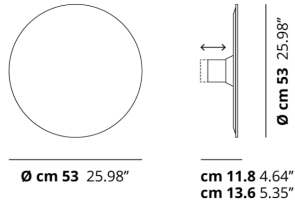

FEATURES

- Frame:** Metal
- Diffusor:** MDF
- Dimmable:** Yes
- Dimmer:** Not Included
- Bulb:** Included

BULB

LED 2700K 3 x 17W | 5100 lm

or

LED 3000K 3 x 17W | 5400 lm

SPECIFICATION SHEET

CERTIFICATION

PHOTOMETRIC CURVE

None

FRAME	DIFFUSOR	LED COLOUR	CODE
Matte White 9016	Matte White 9016	2700K	167011
Matte White 9016	Matte White 9016	3000K	167012

PUZZLE MEGA

Round Large

FEATURES

- Frame:** Metal
- Diffusor:** Fine Porcelain Stoneware
- Dimmable:** Yes
- Dimmer:** Not Included
- Bulb:** Included